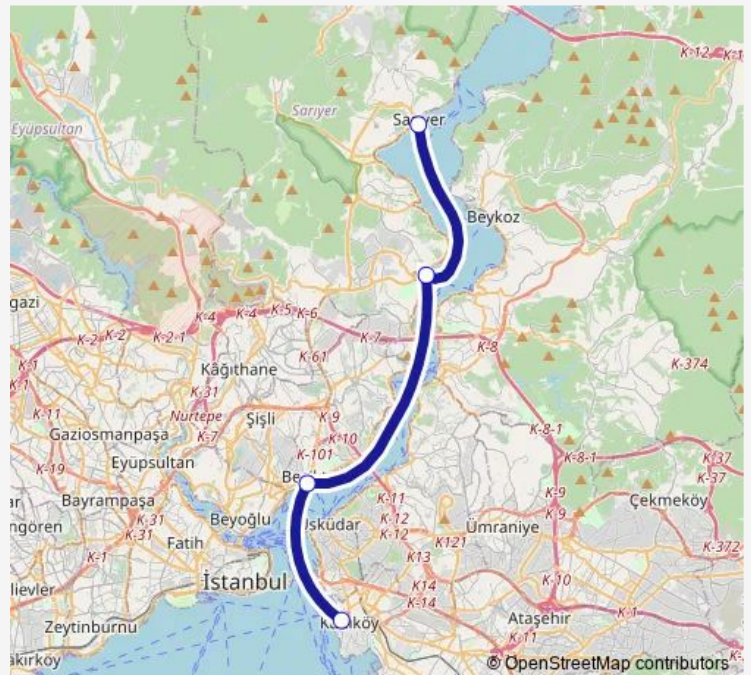

## Ferry KDK-BŞK-İST-Sry Kadıköy-Sarıyer

[Go to website](#)

### Direction

Sarıyer Şh. — Kadıköy-Beşiktaş Şh.

4 stops

[Open route schedule](#)

Sarıyer Şh.

İstinye Şh.

Beşiktaş-Kadıköy Şh.

Kadıköy-Beşiktaş Şh.

### Route schedule

Sarıyer Şh. — Kadıköy-Beşiktaş Şh.

Monday 18:05

Tuesday 18:05

Wednesday 18:05

Thursday 18:05

Friday 18:05

Saturday —

### Route info

Direction: Sarıyer Şh.

Stops: 4

Trip Duration: 1 hour 25 min

■ KDK-BŞK-İST-Sry — Kadıköy-Sarıyer