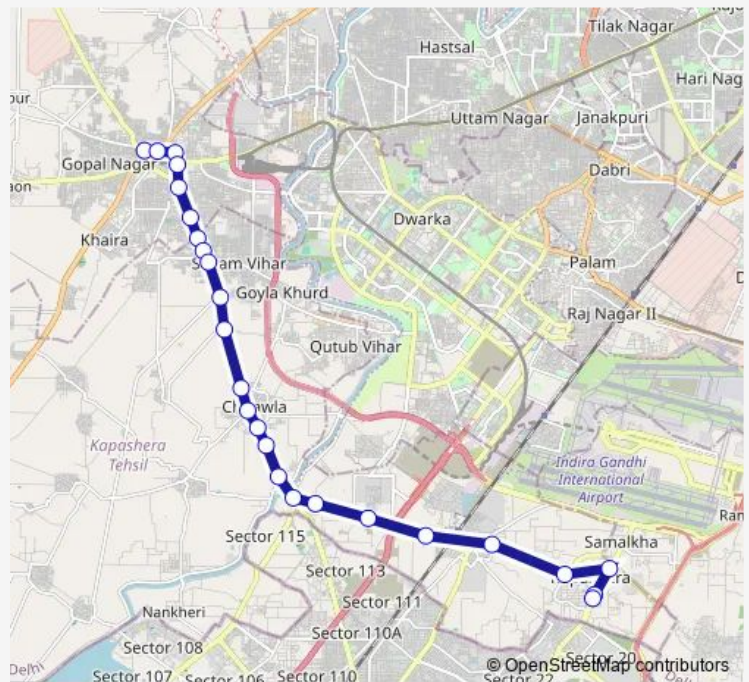

### Route schedule

Najafgarh Terminal — Kapashera Border

Monday 12:52-15:15

Tuesday 12:52-15:15

Wednesday 12:52-15:15

Thursday 12:52-15:15

Friday 12:52-15:15

Saturday 12:52-15:15

### Route info

Direction: Najafgarh Terminal

Stops: 25

Trip Duration: 1 hour 9 min

539bdown

BusMaps

Kapashera Village Bijwasan Road

Kapashera Crossing