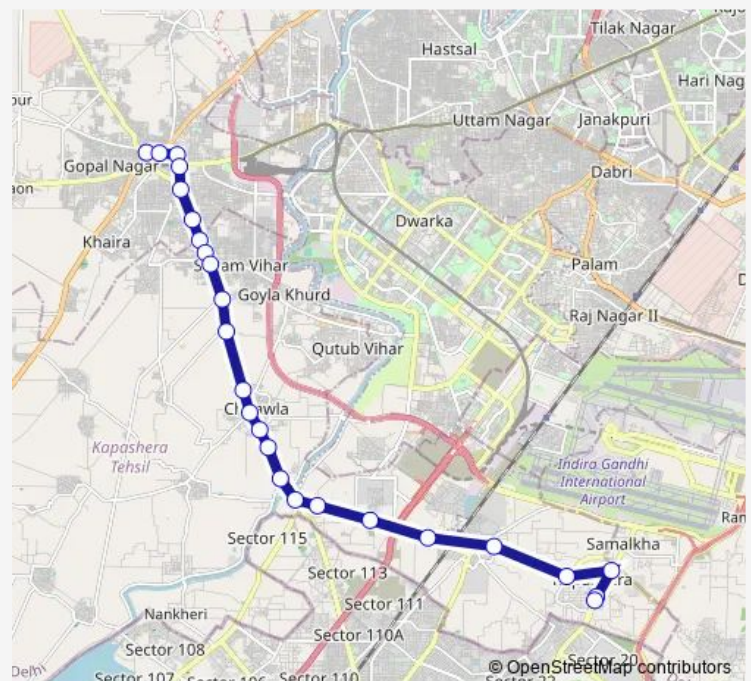

Bamnoli Crossing

Bijwasan Railway Station

Shri Golok Dham Bijwasan School

Route schedule

Najafgarh Terminal — Kapashera Border

Monday 12:52-15:15

Tuesday 12:52-15:15

Wednesday 12:52-15:15

Thursday 12:52-15:15

Friday 12:52-15:15

Saturday 12:52-15:15

Sunday 12:52-15:15

Route info

Direction: Najafgarh Terminal

Stops: 25

Trip Duration: 1 hour 9 min