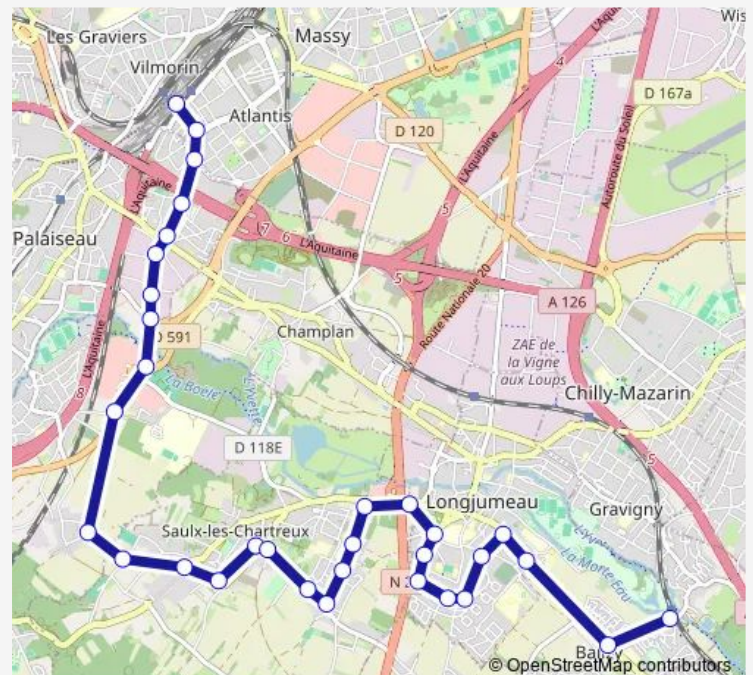

Fontaine de Fer

Route schedule

Balizy-Gravigny Rer — Gare Rer

Monday	07:15-20:36
Tuesday	06:57-20:34
Wednesday	06:57-20:34
Thursday	06:57-20:34
Friday	06:57-20:34
Saturday	07:52-20:57
Sunday	08:34-20:06

Route info

Direction: Balizy-Gravigny Rer

Stops: 32

Trip Duration: 0 hour 40 min

Villiers le Plan

Baron de Nivière

La Bretèche CC Villebon 2

Gutenberg

Léon Blum