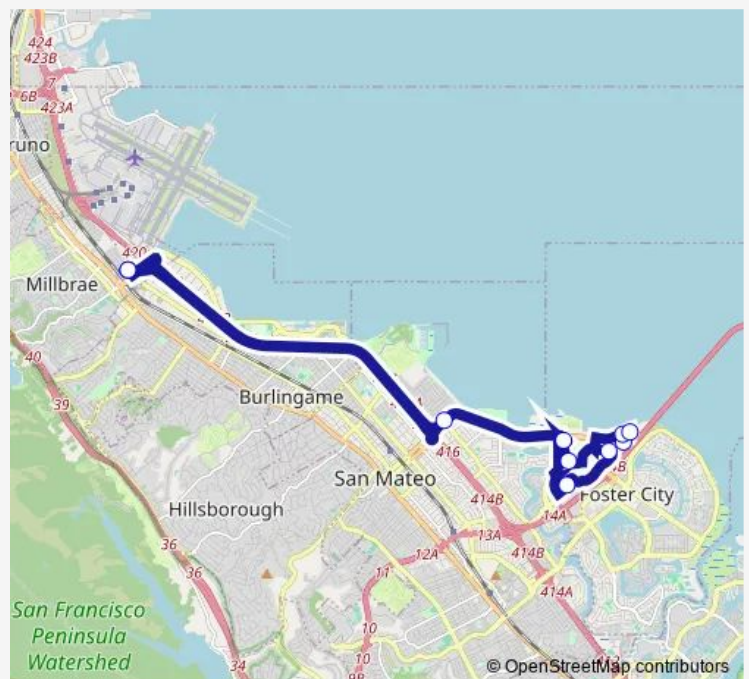

1149 Chess Drive

200 Lincoln Centre

E. 3rd Ave. & Lincoln Centre

Cul-de-Sac (4000/4001 E. 3rd Ave.)

353 Lakeside

300-310 Lakeside

E. 3rd Ave & S. Norfolk (NE Corner)

Millbrae Intermodal Station (East)

Route schedule

Millbrae Intermodal Station (East) — Millbrae Intermodal Station (East)

Monday	15:49-18:42
Tuesday	15:49-18:42
Wednesday	15:49-18:42
Thursday	15:49-18:42
Friday	15:49-18:42
Saturday	—
Sunday	—

Route info

Direction: Millbrae Intermodal Station (East)

Stops: 10

Trip Duration: 0 hour 53 min

NFC Shuttle — North Foster City

Direction

Millbrae Intermodal Station (East) — Millbrae Intermodal Station (East)

10 stops

[Open route schedule](#)

Millbrae Intermodal Station (East)

E 3rd Ave & S Norfolk St

300-310 Lakeside

353 Lakeside

1149 Chess Drive

200 Lincoln Centre