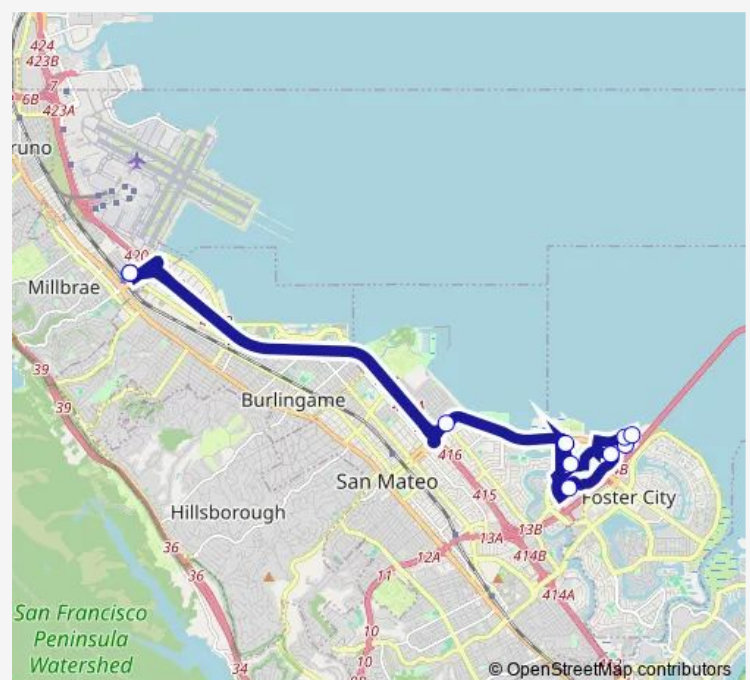

Saturday —

Sunday —

Route info

Direction: Millbrae Intermodal Station (East)

Stops: 10

Trip Duration: 0 hour 53 min

■ NFC Shuttle — North Foster City

Direction

Millbrae Intermodal Station (East) — Millbrae Intermodal Station (East)

10 stops

[Open route schedule](#)

Millbrae Intermodal Station (East)

E 3rd Ave & S Norfolk St

300-310 Lakeside

353 Lakeside

1149 Chess Drive

200 Lincoln Centre

E. 3rd Ave. & Lincoln Centre

Cul-de-Sac (4000/4001 E. 3rd Ave.)

Bridgepointe Circle & Bridgepointe Pkwy (AM Only)

Millbrae Intermodal Station (East)

Route schedule

Millbrae Intermodal Station (East) — Millbrae Intermodal Station (East)

Monday 06:32-09:21

Tuesday 06:32-09:21

Wednesday 06:32-09:21

Thursday 06:32-09:21

Friday 06:32-09:21

Saturday —

Sunday —

Route info