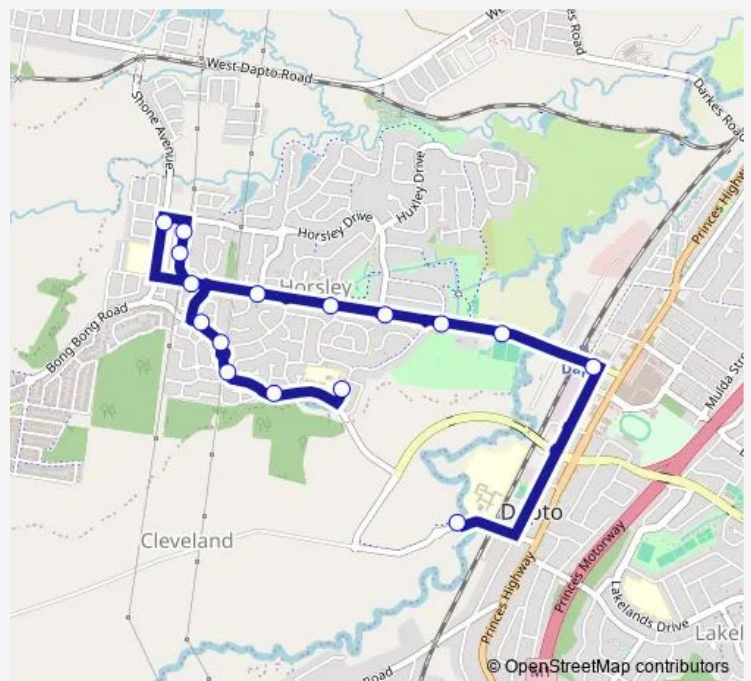

School Bus S078 Dapto HS to Dapto Ps

[Go to website](#)

Direction

Dapto High School, Cleveland Rd — Dapto Public School, Sierra Dr

16 stops

[Open route schedule](#)

- Dapto High School, Cleveland Rd
- Bong Bong Rd Opp Dapto Leagues Club
- Reed Park, Bong Bong Rd
- Bong Bong Rd Opp Parkdale Av
- Bong Bong Rd Opp Horsley Dr
- Bong Bong Rd At Denham Dr
- Bong Bong Rd Opp Robins Creek Dr
- Bong Bong Rd Opp Glenlee Dr
- Glenlee Dr After Bong Bong Rd
- Glenlee Dr Before Horsley Dr
- Shone Av At Horsley Dr
- Fairwater Dr After Highcroft Bvd
- Fairwater Dr Before Lucas Dr
- Fairwater Dr Opp Boddington Way
- Fairwater Dr Before Armitage Av
- Dapto Public School, Sierra Dr

Route schedule

Dapto High School, Cleveland Rd — Dapto Public School, Sierra Dr

Monday	14:45
Tuesday	14:45
Wednesday	14:45
Thursday	14:45
Friday	14:45
Saturday	—
Sunday	—

Route info

Direction: Dapto High School, Cleveland Rd

Stops: 16

Trip Duration: 0 hour 15 min

S078 — Dapto HS to Dapto Ps

S078 School Bus time schedules and route maps are available in an offline PDF at busmaps.com. Use the busmaps.com website to see live bus times, train schedule or subway schedule, and step-by-step directions for all public transit in Wollongong