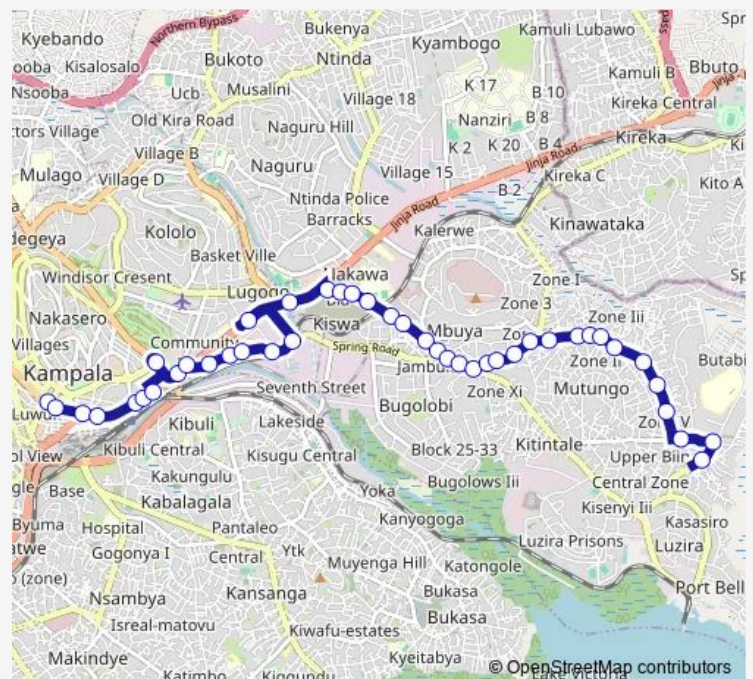

### Route schedule

Oxford Internet Cafe — Ministry of Internal Affairs

Monday 06:30-19:00

Tuesday 06:30-19:00

Wednesday 06:30-19:00

Thursday 06:30-19:00

Friday 06:30-19:00

Saturday 06:30-19:00

### Route info

Direction: Oxford Internet Cafe

Stops: 31

Trip Duration: 0 hour 48 min

KA137 — City Square-Kirombe Taxi Stage

Landmark Apartments - Akamwesi Hostel

Mubs Nakawa

Uganda Institute of Information

## Route info

Direction: Crane Bank - City Square

Stops: 43

Trip Duration: 0 hour 59 min

Portbell Rd - Solent Ave Jct

Silver Springs Hotel

Kobil (Bugolobi)

Kireka Rd (Kunya)