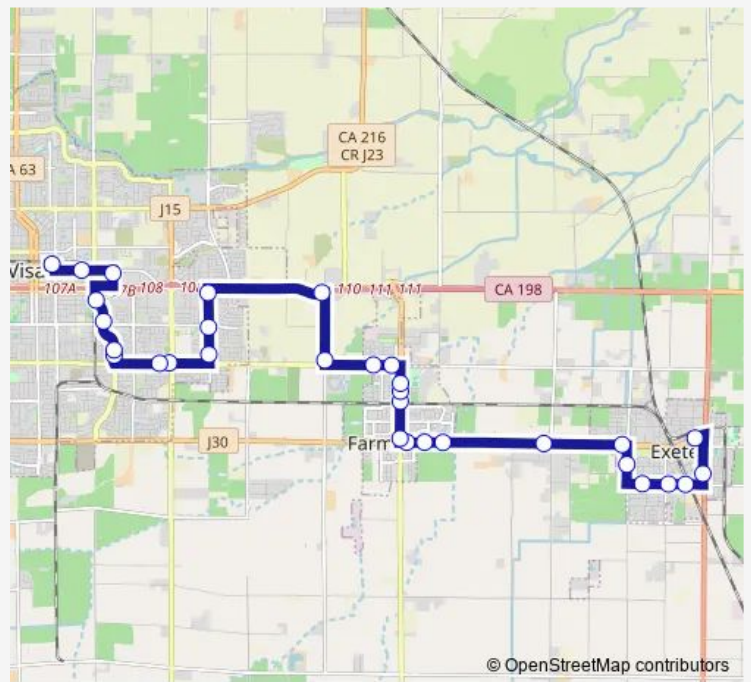

## Bus Rt 9 Route 9

[Go to website](#)

**Direction**  
 Palm & B Street (E) — Visalia Transit Center  
 31 stops  
[Open route schedule](#)

- Palm & B Street (E)
- Kaweah & Clarence
- Firebaugh & G Street
- Firebaugh & I Street
- Firebaugh & Joyner
- Belmont & Maple
- Visalia Road & Belmont
- Visalia Road & Anderson
- Visalia Road & Oakview (Wb)
- Visalia Road & Hester
- Visalia Road & Magnolia
- Farmersville Boulevard & Visalia Road (N)
- Farmersville Boulevard @ RR Crossing (N)
- Farmersville Boulevard @ Citrus
- Farmersville Boulevard & Ball Park
- Walnut & Franquette
- Walnut & Mathew
- Road 156 & Walnut
- Noble & Road 156
- Mcauliff & Noble
- Mcauliff & Tulare

Route info  
 Direction: Palm & B Street (E)  
 Stops: 31  
 Trip Duration: 0 hour 40 min

Mcauliff & Hillcrest

Walnut & Lovers Lane

Walnut & Cedar

Ben Maddox @ Cambridge

Ben Maddox @ Princeton

Ben Maddox & Tulare (N)

## Route schedule

Visalia Transit Center — Palm & B Street (E)

Monday 06:00-19:30

Tuesday 06:00-19:30

Wednesday 06:00-19:30

Thursday 06:00-19:30

Friday 06:00-19:30

Saturday 08:00-17:00

## Route info

Direction: Visalia Transit Center

Stops: 27

Trip Duration: 0 hour 37 min

Palm & E Street (E)

Palm & B Street (E)

Rt 9 Bus time schedules and route maps are available in an offline PDF at [busmaps.com](https://busmaps.com). Use the [busmaps.com](https://busmaps.com) website to see live bus times, train schedule or subway schedule, and step-by-step directions for all public transit in Visalia