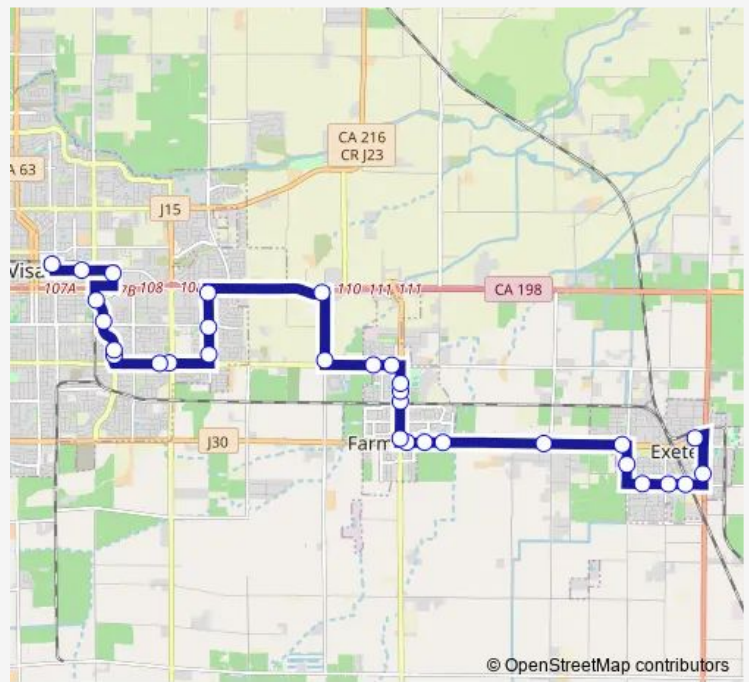

## Bus Rt 9 Route 9

[Go to website](#)

**Direction**  
 Palm & B Street (E) — Visalia Transit Center  
 31 stops  
[Open route schedule](#)

- Palm & B Street (E)
- Kaweah & Clarence
- Firebaugh & G Street
- Firebaugh & I Street
- Firebaugh & Joyner
- Belmont & Maple
- Visalia Road & Belmont
- Visalia Road & Anderson
- Visalia Road & Oakview (Wb)
- Visalia Road & Hester
- Visalia Road & Magnolia
- Farmersville Boulevard & Visalia Road (N)
- Farmersville Boulevard @ RR Crossing (N)
- Farmersville Boulevard @ Citrus
- Farmersville Boulevard & Ball Park
- Walnut & Franquette
- Walnut & Mathew
- Road 156 & Walnut
- Noble & Road 156
- Mcauliff & Noble
- Mcauliff & Tulare

### Route info

Direction: Palm & B Street (E)  
 Stops: 31  
 Trip Duration: 0 hour 40 min

Rt 9 — Route 9

Mcauliff & Hillcrest

Walnut & Lovers Lane

Walnut & Cedar

Ben Maddox @ Cambridge

Ben Maddox @ Princeton

## Route schedule

Visalia Transit Center — Palm & B Street (E)

Monday 06:00-19:30

Tuesday 06:00-19:30

Wednesday 06:00-19:30

Thursday 06:00-19:30

Friday 06:00-19:30

Saturday 08:00-17:00

## Route info

Direction: Visalia Transit Center

Stops: 27

Trip Duration: 0 hour 37 min

Palm & E Street (E)

Palm & B Street (E)

Rt 9 Bus time schedules and route maps are available in an offline PDF at [busmaps.com](https://busmaps.com). Use the [busmaps.com](https://busmaps.com) website to see live bus times, train schedule or subway schedule, and step-by-step directions for all public transit in Visalia