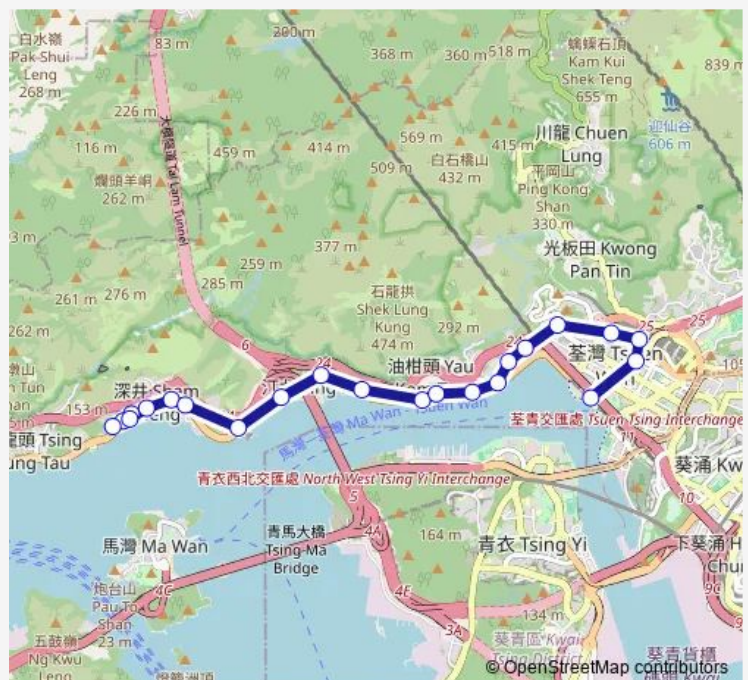

### Route schedule

[Ctb] Tsuen WAN West Station[[Kmb] Tsuen WAN West Station BUS Terminus — [Kmb] SEA Crest Villa BUS Terminus

Monday 05:50-20:20

Tuesday 05:50-20:20

Wednesday 05:50-20:20

Thursday 05:50-20:20

### Route info

Direction: [Ctb] Tsuen WAN West Station[[Kmb] Tsuen WAN West Station BUS Terminus

Stops: 21

Trip Duration: 0 hour 32 min

[Ctb] Sham Tseng Village, Castle Peak Road[[Kmb] Sham Tseng Village[[Lwb] Sham Tseng Village

[Ctb] MA WAN Pier, Castle Peak Road[[Kmb] MA WAN Pier[[Lwb] MA WAN Pier

[Kmb] SEA Crest Villa Phase 3

[Kmb] SEA Crest Villa Phase 2

[Kmb] SEA Crest Villa BUS Terminus