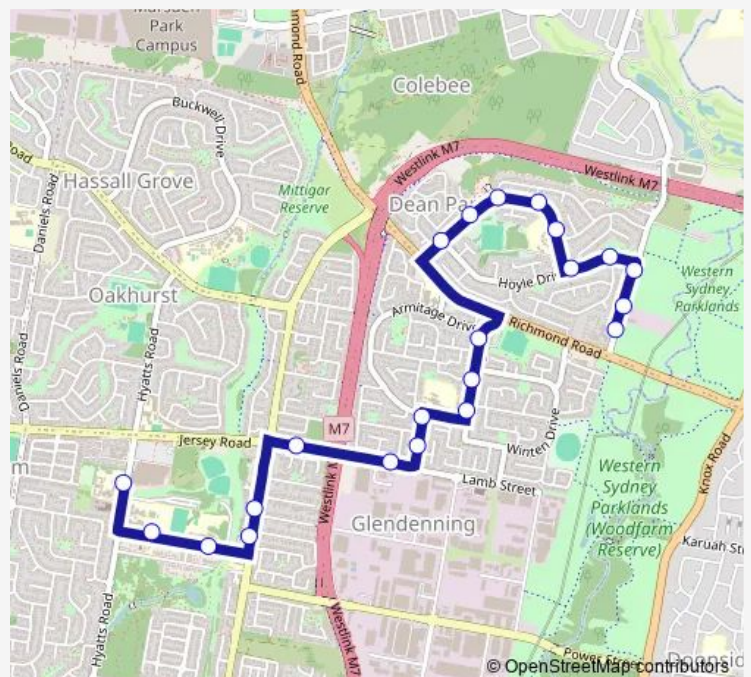

Adrienne St At Armitage Dr

Golding Dr After Armitage Dr

Golding Dr Opp Winten Dr

Golding Dr Before Armitage Dr

Yarramundi Dr Opp Hoyle Dr

Yarramundi Dr At Durward St

Yarramundi Dr At Nathan Cres

Yarramundi Dr At Books St

Yarramundi Dr Opp William Dean Public School

Hoyle Dr At Yarramundi Dr

Hoyle Dr Opp Wayne St

Symonds Rd Opp Hoyle Dr

30 Symonds Rd

Route schedule

Good Shepherd Primary School, Hyatts Rd — Symonds Rd Opp St Elizabeth Nursing Home

Monday	14:55
Tuesday	14:55
Wednesday	14:55
Thursday	14:55
Friday	14:55
Saturday	—
Sunday	—

Route info

Direction: Good Shepherd Primary School, Hyatts Rd

Stops: 22

Trip Duration: 0 hour 23 min

6524 — Plumpton HS to Dean Park