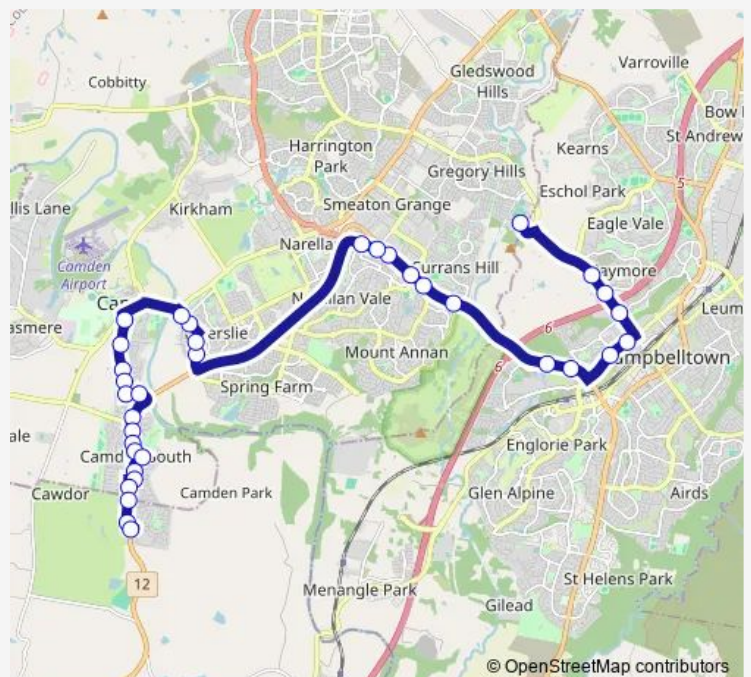

Macarthur Rd After Galvin St

Macarthur Rd Opp Harrington St

Murray St Before Broughton St

Camden Hospital, Broughton St

Old Hume Hwy After Macquarie Av

Route schedule

St Gregory's College Campbelltown — Bridgewater Bvd Before Remembrance Dr

Monday	15:35
Tuesday	15:35
Wednesday	15:35
Thursday	15:35
Friday	—
Saturday	—
Sunday	—

Route info

Direction: St Gregory's College Campbelltown

Stops: 35

Trip Duration: 0 hour 53 min

6524 — St Gregorys College to Cowper Dr

Old Hume Hwy After Rosalie Av

Camden South Public School, Old Hume Hwy

Belgenny Av Opp Kelloway Av

Caroline Chisholm Dr At Greenaway Av

Caroline Chisholm Dr Before Ulmarra Av

Coolalie Av Before Martine Av

Elizabeth Macarthur Av After Coolalie Av