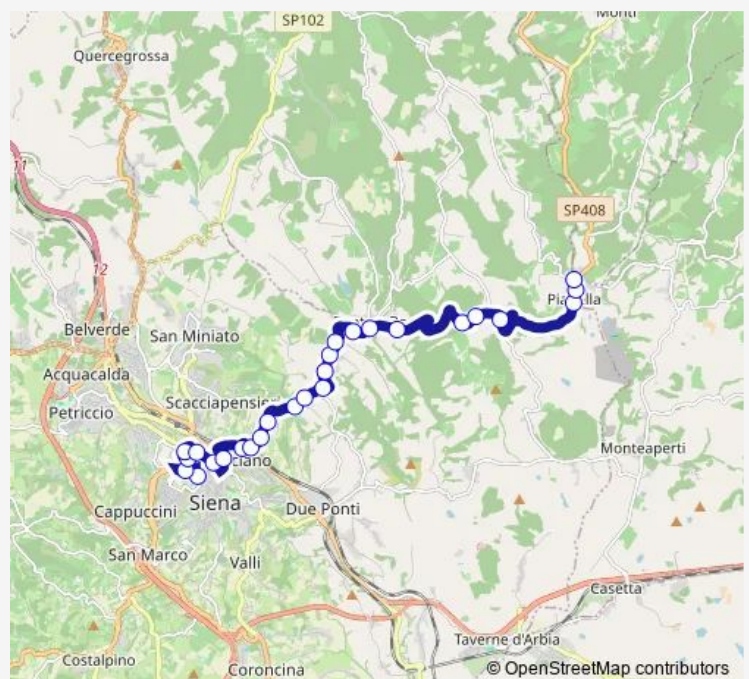

### Route schedule

Ponte Pianella — Piazza Gramsci

Monday 09:20-17:20

Tuesday 09:20-17:20

Wednesday 09:20-17:20

Thursday 09:20-17:20

Friday 09:20-17:20

Saturday 09:20-17:20

### Route info

Direction: Ponte Pianella

Stops: 24

Trip Duration: 0 hour 25 min

Garibaldi

Piazza Del Sale

Piazza Gramsci

## Route schedule

Piazza Gramsci — Ponte Pianella

Monday 08:50-16:50

Tuesday 08:50-16:50

Wednesday 08:50-16:50

Thursday 08:50-16:50

Friday 08:50-16:50

Saturday 08:50-16:50