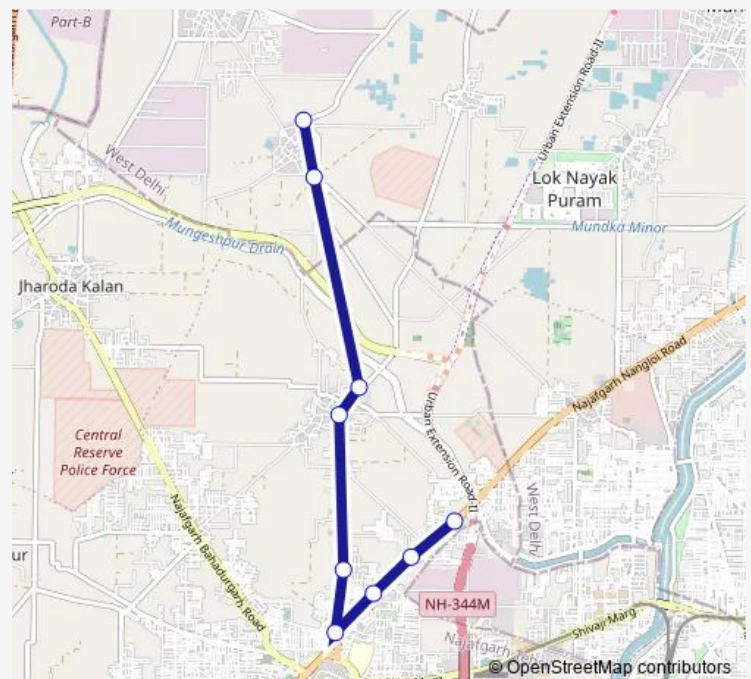

Udaseen Ashram

Dichau Chowk

Shiv Enclave Dichau

Dichau Village

Dichau Kalan School

Neelwal Village 2

Neelwal Village

Route schedule

Route info

Direction: Dichau Kalan Depot

Stops: 9

Trip Duration: 0 hour 31 min

■ 934stlup3

BusMaps

934stlup3 Bus time schedules and route maps are available in an offline PDF at busmaps.com. Use the busmaps.com website to see live bus times, train schedule or subway schedule, and step-by-step directions for all public transit in New Delhi