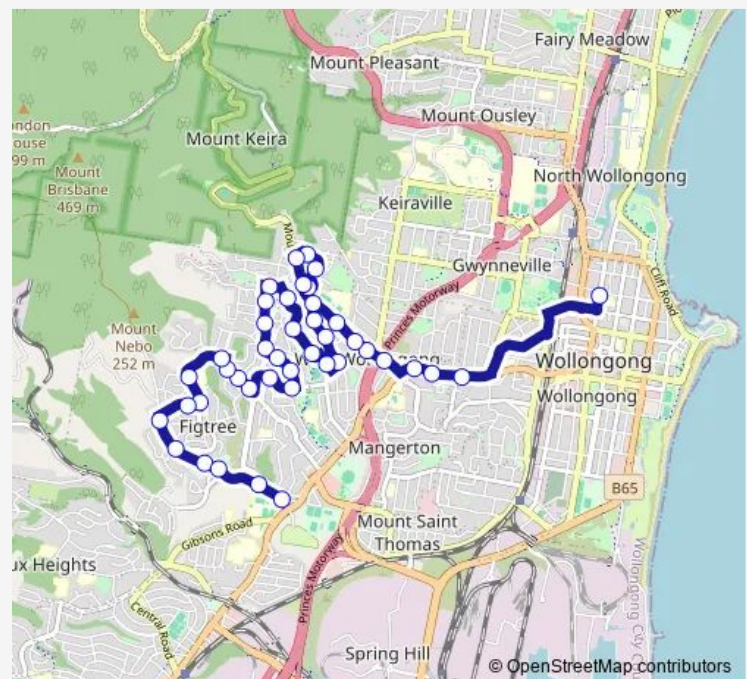

### Direction

Smith's Hill High School, Keira St — O'Briens Rd Before Princes Hwy

42 stops

[Open route schedule](#)

Smith's Hill High School, Keira St

Crown St Before Mangerton Rd

Crown St Opp Gilmore St

Crown St Opp Fisher St

### Route schedule

Smith's Hill High School, Keira St — O'Briens Rd Before Princes Hwy

Monday	14:50
Tuesday	14:50
Wednesday	14:50
Thursday	14:50
Friday	14:50
Saturday	—
Sunday	—

### Route info

Direction: Smith's Hill High School, Keira St

Stops: 42

Trip Duration: 0 hour 33 min

S185 — Smiths Hill HS to Obriens Rd bf Princes Hwy

Euroka St Opp Immarna Av

Carcoola St Before Koloona Av

Koloona Av Opp Valley Dr

O'Briens Rd Opp Wollongong Church Of Christ

O'Briens Rd Opp George Fuller Dr

O'Briens Rd Opp Figtree High School

O'Briens Rd Before Princes Hwy

S185 School Bus time schedules and route maps are available in an offline PDF at [busmaps.com](https://busmaps.com). Use the [busmaps.com](https://busmaps.com) website to see live bus times, train schedule or subway schedule, and step-by-step directions for all public transit in Wollongong