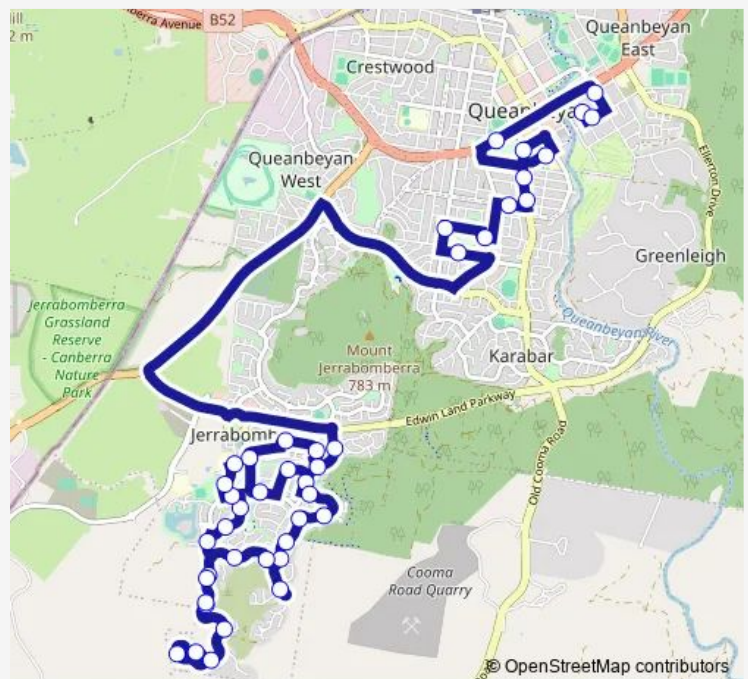

38 Gabriel Av

Gabriel Av Opp Poplar Cres

Jerrabomberra Pkwy After Brudenell Dr

Bicentennial Dr After Jerrabomberra Pkwy

Acacia Dr Opp Parkview Cres

Brudenell Dr Before Redwood Av

Route schedule

St Gregory's Primary School, Molonglo St — Jerrabomberra Public School, Coachwood Av

Monday 15:05

Tuesday 15:05

Wednesday 15:05

Thursday 15:05

Friday 15:05

Saturday —

Sunday —

Route info

Direction: St Gregory's Primary School, Molonglo St

Stops: 42

Trip Duration: 0 hour 52 min

Redwood Av After Brudenell Dr

Redwood Av At Lawson Pl

Bicentennial Dr At Redwood Av

Bicentennial Dr After Dennis Pl

Bicentennial Dr At Nicholii Loop

Bicentennial Dr After Balcombe St

Woodhill Link Before Lobelia Cl

20 Woodhill Link

Waterfall Dr After Teak Pl

41 Waterfall Dr

Waterfall Dr At Bellbrush Cl

Waterfall Dr After Myrtle Cl