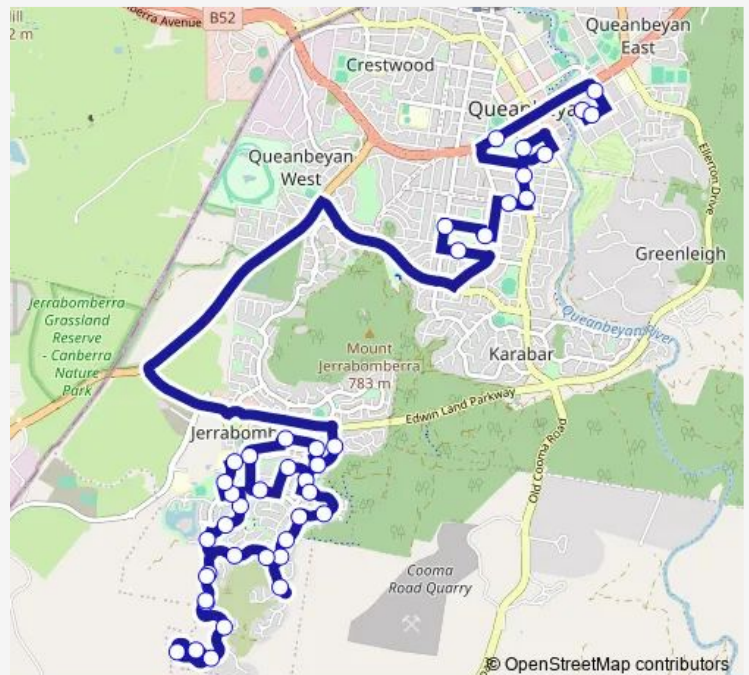

- St Gregory's Primary School, Molonglo St
- Mowatt St After Molonglo St
- Atkinson St At Macquoid St
- Queanbeyan Showground, Farrer Pl
- Cooma St At Lowe St
- Queanbeyan Public School, Isabella St
- Cooma St After Elliott St
- Cooma Rd Opp O'Hanlan Rd
- Fergus Rd Before Cameron Rd
- Queanbeyan South Public School, School Grounds
- Donald Rd At Anne St
- Karabar High School, Alanbar St
- Stringybark Dr At Ironbark Cct
- Stringybark Dr At Tea Tree Cl
- 38 Gabriel Av
- Gabriel Av Opp Poplar Cres
- Jerrabomberra Pkwy After Brudenell Dr
- Bicentennial Dr After Jerrabomberra Pkwy
- Acacia Dr Opp Parkview Cres
- Brudenell Dr Before Redwood Av

Route schedule

St Gregory's Primary School, Molonglo St — Jerrabomberra Public School, Coachwood Av

Monday	15:05
Tuesday	15:05
Wednesday	15:05
Thursday	15:05
Friday	15:05
Saturday	—
Sunday	—

Route info

Direction: St Gregory's Primary School, Molonglo St

Stops: 42

Trip Duration: 0 hour 52 min

Redwood Av After Brudenell Dr

Redwood Av At Lawson Pl

Bicentennial Dr At Redwood Av

Bicentennial Dr After Dennis Pl

Bicentennial Dr At Nicholii Loop

Bicentennial Dr After Balcombe St

Woodhill Link Before Lobelia Cl

20 Woodhill Link

Waterfall Dr After Teak Pl

41 Waterfall Dr

Waterfall Dr At Bellbrush Cl

Waterfall Dr After Myrtle Cl

Waterfall Dr Before Banyalla Cl

Waterfall Dr After Camphorwood Cl