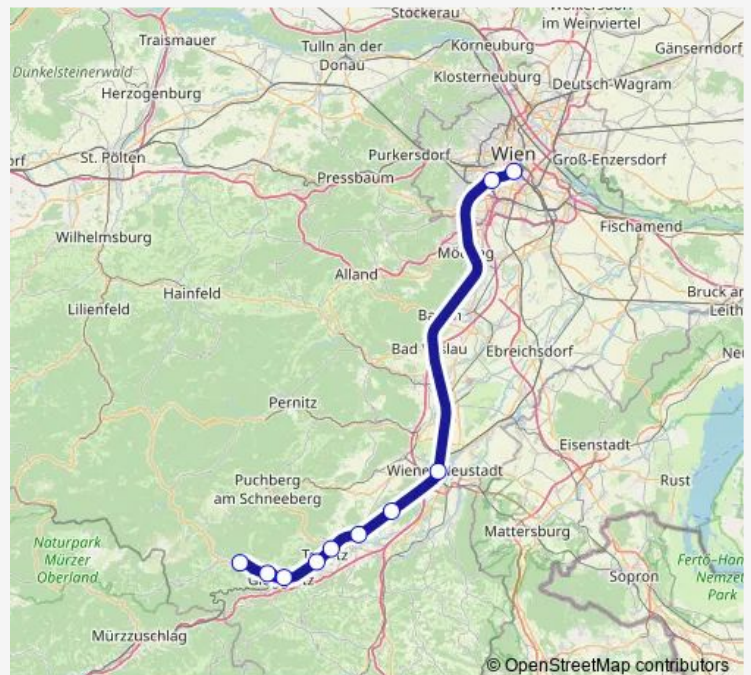

### Route info

Direction: Payerbach-Reichenau Bahnhof

Stops: 11

Trip Duration: 1 hour 9 min

■ Cjx9

BusMaps