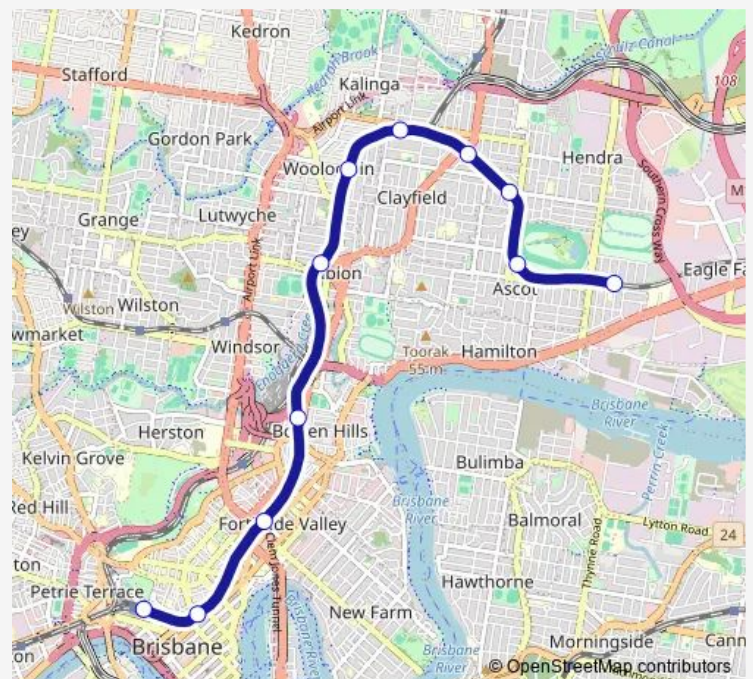

Rail DBBR Doomben - Brisbane City

[Go to website](#)

Direction

Doomben station, platform 1 — Roma Street station, platform 7

11 stops

[Open route schedule](#)

Doomben station, platform 1

Ascot station, platform 1

Hendra station, platform 1

Clayfield station, platform 1

Eagle Junction station, platform 1

Wooloowin station, platform 1

Albion station, platform 1

Bowen Hills station, platform 1

Fortitude Valley station, platform 1

Central station, platform 2

Roma Street station, platform 7

Route schedule

Doomben station, platform 1 — Roma Street station, platform 7

Monday 19:58

Tuesday 19:58

Wednesday 19:58

Thursday 19:58

Friday —

Saturday —

Sunday —

Route info

Direction: Doomben station, platform 1

Stops: 11

Trip Duration: 0 hour 27 min

DBBR — Doomben - Brisbane City