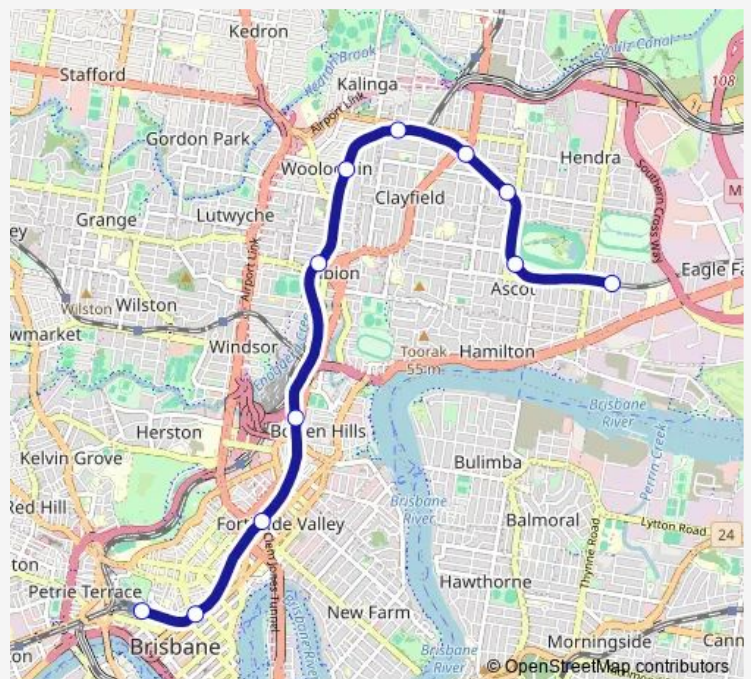

Central station, platform 2

Roma Street station, platform 6

Route schedule

Doomben station, platform 1 — Roma Street station, platform 6

Monday —

Tuesday —

Wednesday —

Thursday —

Friday 06:58-18:28

Saturday —

Sunday —

Route info

Direction: Doomben station, platform 1

Stops: 11

Trip Duration: 0 hour 27 min

DBBR — Doomben line - Brisbane City

Direction

Doomben station, platform 1 — Boggo Road/Park Road station, platform 1

14 stops

[Open route schedule](#)

Doomben station, platform 1

Ascot station, platform 1

Hendra station, platform 1

Clayfield station, platform 1

Eagle Junction station, platform 1

Woolloowin station, platform 1

Albion station, platform 1

Bowen Hills station, platform 1

Fortitude Valley station, platform 1

Central station, platform 2

Roma Street station, platform 5