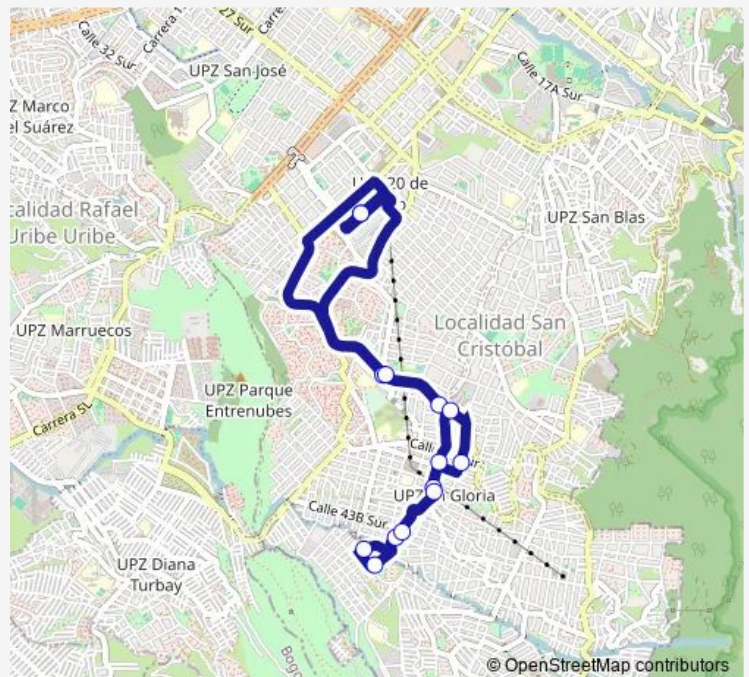

Bus 13-10 Villa Del Cerro

[Go to website](#)

Direction

Portal 20 de Julio — Portal 20 de Julio

14 stops

[Open route schedule](#)

Portal 20 de Julio

AV. V/cio - KR 1 Bis

KR 6 Este - CL 39 A Sur

AV. V/cio - KR 6 Este

CL 36S X KR 2e

Portal 20 de Julio

Route schedule

Portal 20 de Julio — Portal 20 de Julio

Monday	03:34-00:20 ⁺¹
Tuesday	03:34-00:20 ⁺¹
Wednesday	03:34-00:20 ⁺¹
Thursday	03:34-00:20 ⁺¹
Friday	03:34-00:20 ⁺¹
Saturday	03:34-00:20 ⁺¹
Sunday	04:02-23:20

Route info

Direction: Portal 20 de Julio

Stops: 14

Trip Duration: 0 hour 50 min

13-10 Bus time schedules and route maps are available in an offline PDF at busmaps.com. Use the busmaps.com website to see live bus times, train schedule or subway schedule, and step-by-step directions for all public transit in Bogota