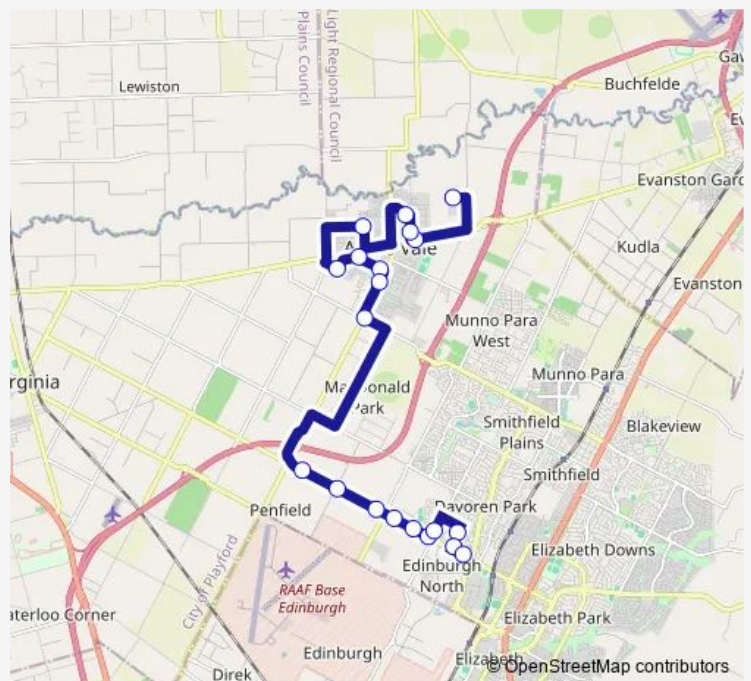

Bus 488 Edinburgh North to Riverbanks College

[Go to website](#)

Direction

Stop School Riverbanks College — Stop 68A Womma Rd - North side

20 stops

[Open route schedule](#)

- Stop School Riverbanks College
- Stop 84 Angle Vale Rd - South side
- Stop School Broster Rd / Trinity Way
- Stop School Woodbridge Dr/Dana St
- Stop Hail N Ride Harris Rd / Bubner Rd
- Stop 87 Higgins Rd - North side
- Stop 88 Edmonds Rd - North side
- Stop 89 Max Fatchen Dr - North side
- Stop Hail N Ride Heaslip Rd / Shiraz Ave - East side
- Stop Hail N Ride Curtis Rd / Heaslip Rd
- Stop 68H Womma Rd - North side
- Stop 68G Womma Rd - North side
- Stop 68F Womma Rd - North side
- Stop 68E Womma Road - North side
- Stop 68D Womma Road - North side
- Stop 68C Womma Road - North side
- Stop School Stebonheath Rd / Pioneer Way - North West side
- Stop 70 Easton Rd - East side
- Stop 69 Easton Rd - East side
- Stop 68A Womma Rd - North side

Route schedule

Stop School Riverbanks College — Stop 68A Womma Rd - North side

Monday	15:25
Tuesday	15:25
Wednesday	15:25
Thursday	14:30
Friday	15:25
Saturday	—
Sunday	—

Route info

Direction: Stop School Riverbanks College

Stops: 20

Trip Duration: 0 hour 37 min

488 — Edinburgh North to Riverbanks College

Direction

Stop 68 Peachey Rd - West side — Stop School Riverbanks College

19 stops

[Open route schedule](#)

Stop 68 Peachey Rd - West side

Monday 07:50

Tuesday 07:50

Wednesday 07:50

Thursday 07:50

Friday 07:50

Saturday —

Sunday —

Route info