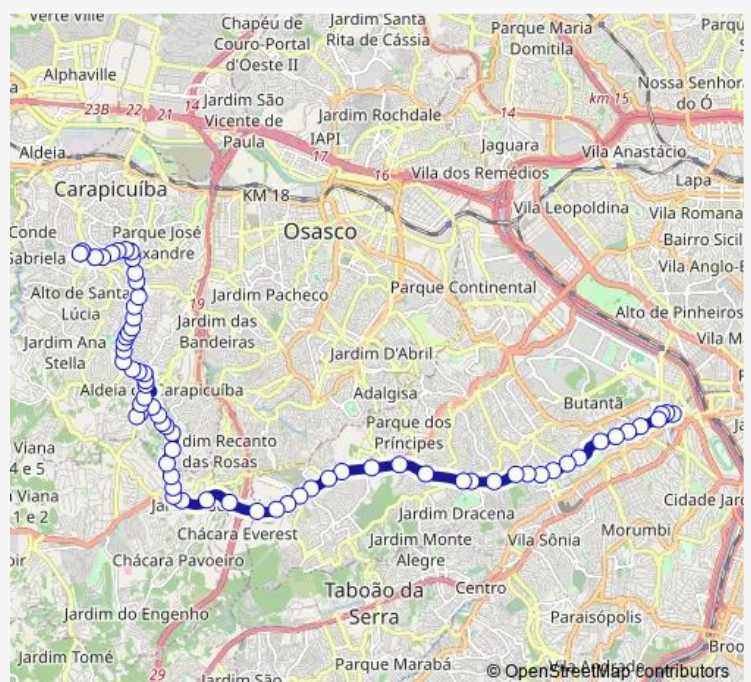

Estrada do Tambory 158 - Vila Mercedes Carapicuíba - SP 06386-000 Brasil

Route schedule

Terminal Municipal Villa Menck Vila America Carapicuíba - SP 06395-010 Brasil — Terminal Metro Butanta

| | |
|-----------|-------------|
| Monday | 04:15-22:30 |
| Tuesday | 04:15-22:30 |
| Wednesday | 04:15-22:30 |
| Thursday | 04:15-22:30 |
| Friday | 04:15-22:30 |
| Saturday | 04:30-23:30 |
| Sunday | 04:30-22:40 |

Route info

Direction: Terminal Municipal Villa Menck Vila America Carapicuíba - SP 06395-010 Brasil

Stops: 64

Trip Duration: 1 hour 20 min

Av. Inocencio Serafico 1842 - Vila Silva Ribeiro Carapicui-
ba - SP 06380-021 Brasil