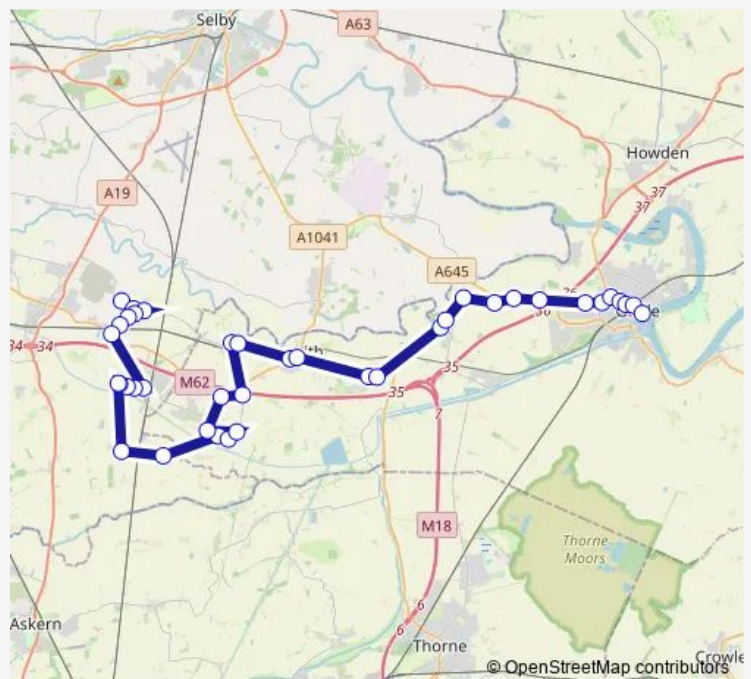

Thursday —

Friday —

Saturday —

Sunday —

Route info

Direction: Council Houses

Stops: 39

Trip Duration: 0 hour 58 min