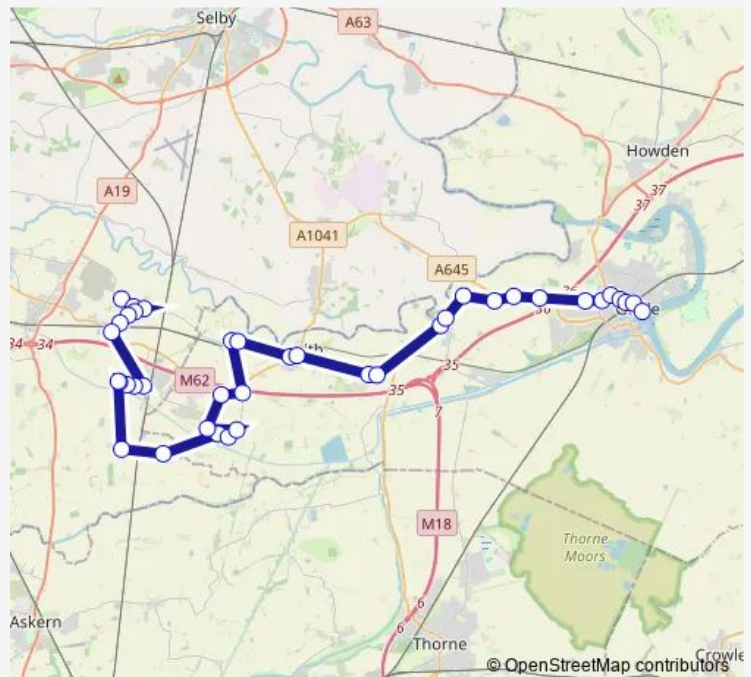

Thursday —

Friday —

Saturday —

Sunday —

Route info

Direction: Council Houses

Stops: 39

Trip Duration: 0 hour 58 min