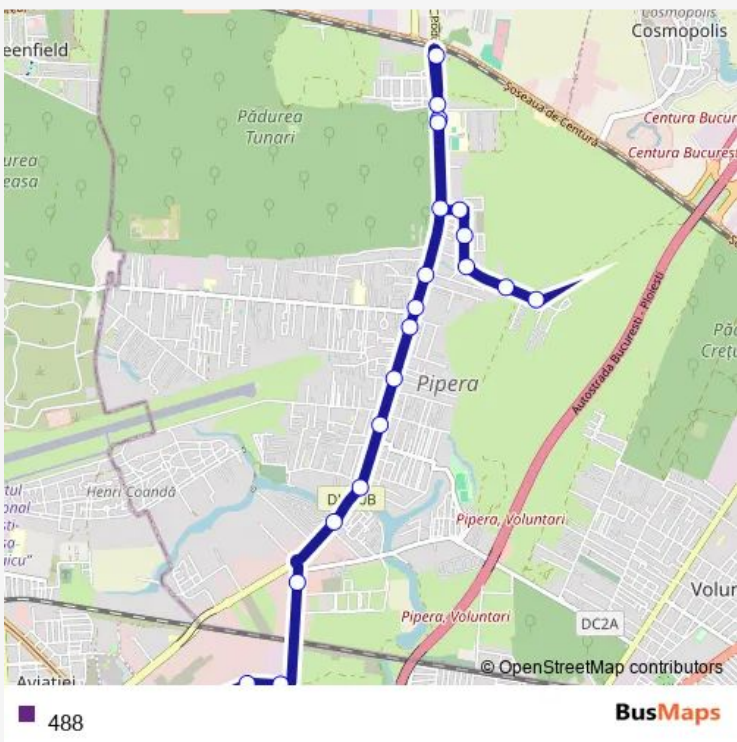

Direction
 Elisabeta Rizea — Metrou Pipera
 21 stops
[Open route schedule](#)

- Elisabeta Rizea
- Alexander Residence
- Mircea Eliade
- New Point Villas
- Park Line Residence
- Scoala Americana
- Pasaj Cfr Tunari
- Olga Gudynn International School
- Scoala Americana
- Liziera Residences
- Vasile Alecsandri
- Erou Iancu Nicolae
- Pasarela
- Frasari
- Biserica Adormirea Maicii Domnului
- Drumul Bisericii
- Drumul Potcoavei
- Soseaua Bucuresti Nord
- Soseaua Petricani
- Rocin
- Metrou Pipera

Route schedule
 Elisabeta Rizea — Metrou Pipera

Monday	05:00-21:30
Tuesday	05:00-21:30
Wednesday	05:00-21:30
Thursday	05:00-21:30
Friday	05:00-21:30
Saturday	05:00-22:07
Sunday	05:00-22:07

Route info
 Direction: Elisabeta Rizea
 Stops: 21
 Trip Duration: 0 hour 23 min

Direction

Metrou Pipera — Elisabeta Rizea

18 stops

[Open route schedule](#)

Metrou Pipera

Platforma Pipera

Barbu Vacarescu

Marin Dracea

Direction: Metrou Pipera

Stops: 18

Trip Duration: 0 hour 19 min

488 Bus time schedules and route maps are available in an offline PDF at busmaps.com. Use the busmaps.com website to see live bus times, train schedule or subway schedule, and step-by-step directions for all public transit in Voluntari