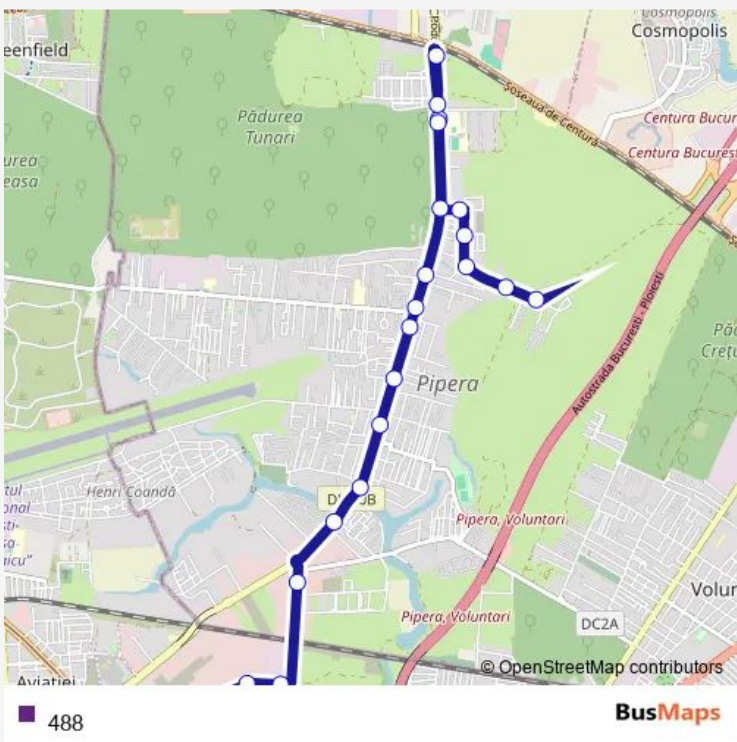

Direction
 Elisabeta Rizea — Metrou Pipera
 21 stops
[Open route schedule](#)

- Elisabeta Rizea
- Alexander Residence
- Mircea Eliade
- New Point Villas
- Park Line Residence
- Scoala Americana
- Pasaj Cfr Tunari
- Olga Gudynn International School
- Scoala Americana
- Liziera Residences
- Vasile Alecsandri
- Erou Iancu Nicolae
- Pasarela
- Frasari
- Biserica Adormirea Maicii Domnului
- Drumul Bisericii
- Drumul Potcoavei
- Soseaua Bucuresti Nord
- Soseaua Petricani
- Rocin
- Metrou Pipera

Route schedule
 Elisabeta Rizea — Metrou Pipera

Monday	05:05-21:30
Tuesday	05:05-21:30
Wednesday	05:05-21:30
Thursday	05:05-21:30
Friday	05:05-21:30
Saturday	05:00-22:07
Sunday	05:00-22:07

Route info
 Direction: Elisabeta Rizea
 Stops: 21
 Trip Duration: 0 hour 37 min

Direction

Metrou Pipera — Elisabeta Rizea

18 stops

[Open route schedule](#)

Metrou Pipera

Platforma Pipera

Barbu Vacarescu

Marin Dracea

Direction: Metrou Pipera

Stops: 18

Trip Duration: 0 hour 20 min

488 Bus time schedules and route maps are available in an offline PDF at busmaps.com. Use the busmaps.com website to see live bus times, train schedule or subway schedule, and step-by-step directions for all public transit in Voluntari