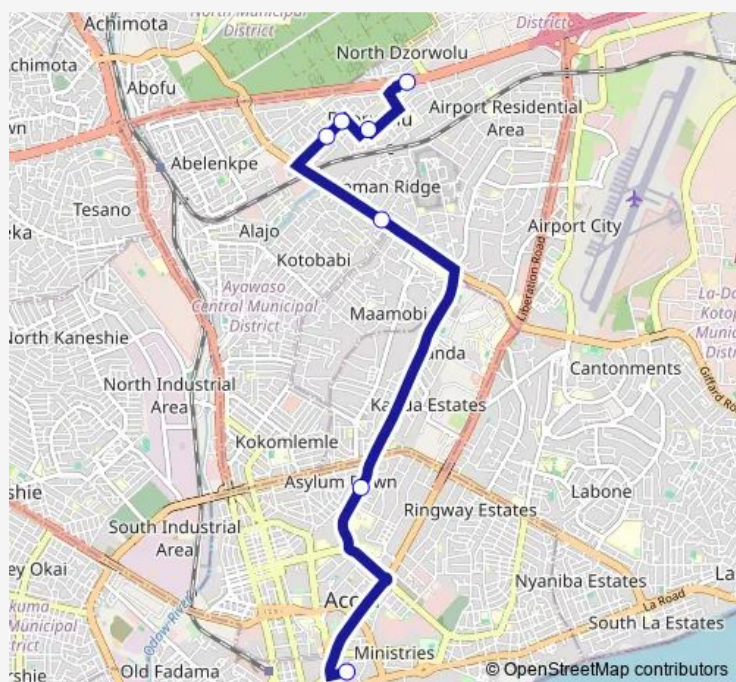

King of Kings

Last Chance

Terminal Dzorwulu Station

### Route schedule

Terminal Accra New Tema Station — Terminal Dzorwulu Station

Monday 14:18

Tuesday 14:18

Wednesday 14:18

Thursday 14:18

Friday 14:18

Saturday 14:18

### Route info

Direction: Terminal Accra New Tema Station

Stops: 7

Trip Duration: 1 hour 7 min

■ 373A — Accra New Tema Station to Dzorwulu Station

373A Bus time schedules and route maps are available in an offline PDF at [busmaps.com](https://busmaps.com). Use the [busmaps.com](https://busmaps.com) website to see live bus times, train schedule or subway schedule, and step-by-step directions for all public transit in Accra