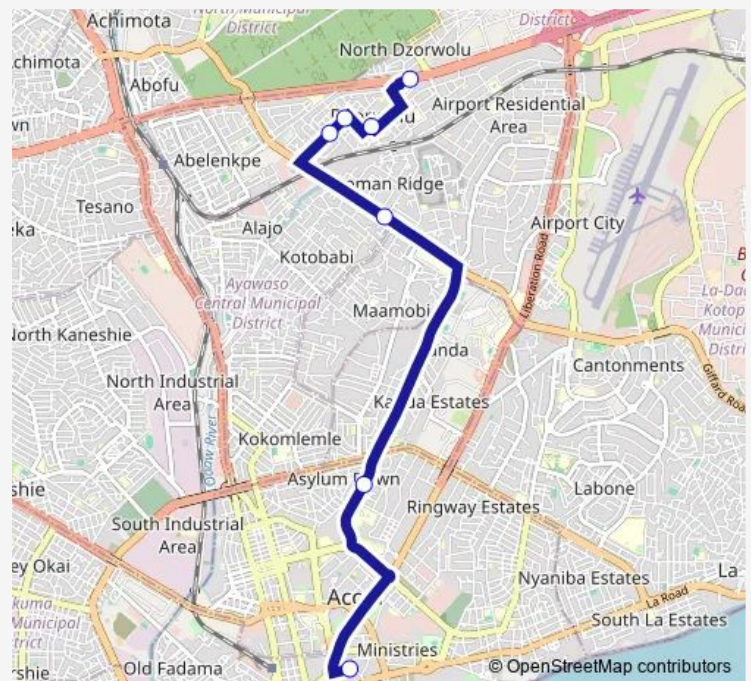

Bus 373a Accra New Tema Station to Dzorwulu Station

[Go to website](#)

Direction

Terminal Accra New Tema Station — Terminal Dzorwulu Station

7 stops

[Open route schedule](#)

Terminal Accra New Tema Station

Accra High

Pig Farm Junction

Fidelity Bank

King of Kings

Last Chance

Terminal Dzorwulu Station

Route schedule

Terminal Accra New Tema Station — Terminal Dzorwulu Station

Monday 14:18

Tuesday 14:18

Wednesday 14:18

Thursday 14:18

Friday 14:18

Saturday 14:18

Sunday 14:18

Route info

Direction: Terminal Accra New Tema Station

Stops: 7

Trip Duration: 1 hour 7 min

373a Bus time schedules and route maps are available in an offline PDF at busmaps.com. Use the busmaps.com website to see live bus times, train schedule or subway schedule, and step-by-step directions for all public transit in Accra