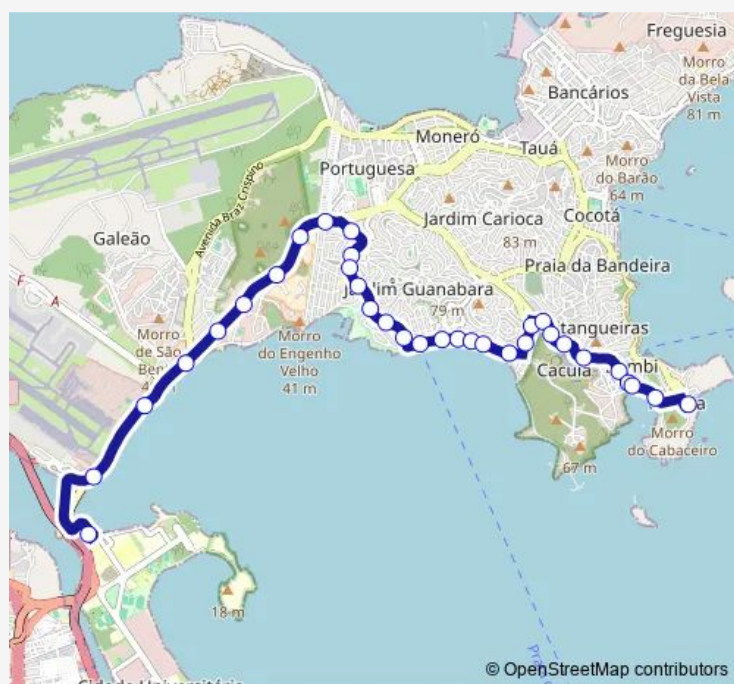

Fonte da Praia da Bica

### Route schedule

Terminal Aroldo Melodia : Plataforma A — Terminal da Ribeira : Plataforma B

Monday	00:00
Tuesday	00:00
Wednesday	00:00
Thursday	00:00
Friday	00:00
Saturday	00:00
Sunday	—

### Route info

Direction: Terminal Aroldo Melodia : Plataforma A

Stops: 33

Trip Duration: 0 hour 37 min

SP324 — Ribeira - Terminal Fundão

Carmen Miranda

Alasca

Coronel Luiz de Oliveira Sampaio