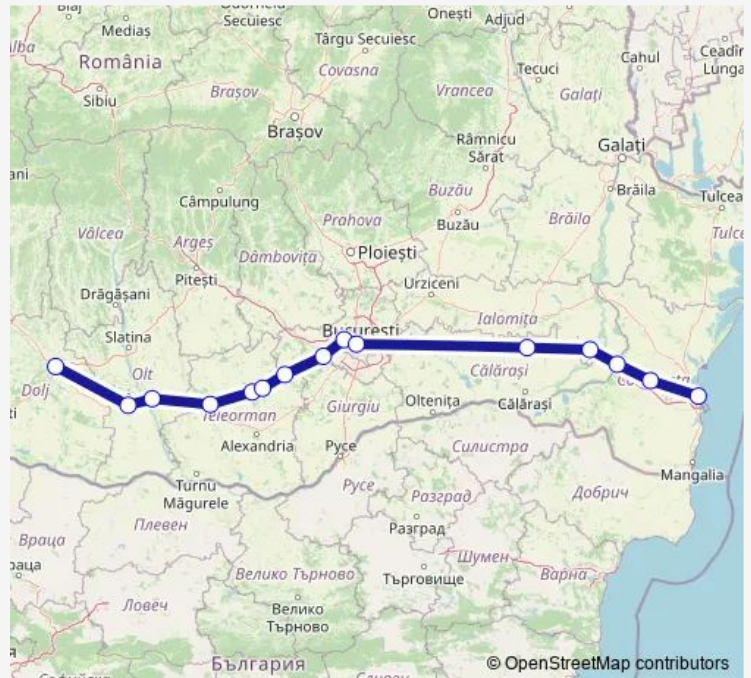

Rail IR: Craiova - Constanța IR: Craiova - Caracal -
Drăgănești Olt - Roșiori Nord - Olteni - Gălăteni Hm. - Videle
- Grădinari - Chiajna - București Nord Gr.A - Ciulnița - Fetești
- Cernavodă Pod - Medgidia - Constanța

Fetești

Cernavodă Pod

Medgidia

Constanța

Route schedule

Craiova — Constanța

Monday	04:04
Tuesday	04:04
Wednesday	04:04
Thursday	04:04
Friday	04:04
Saturday	04:04
Sunday	04:04

Route info

Direction: Craiova

Stops: 15

Trip Duration: 6 hour 43 min

IR: Craiova - Constanța Rail time schedules and route maps are available in an offline PDF at busmaps.com. Use the busmaps.com website to see live bus times, train schedule or subway schedule, and step-by-step directions for all public transit in Cernavoda