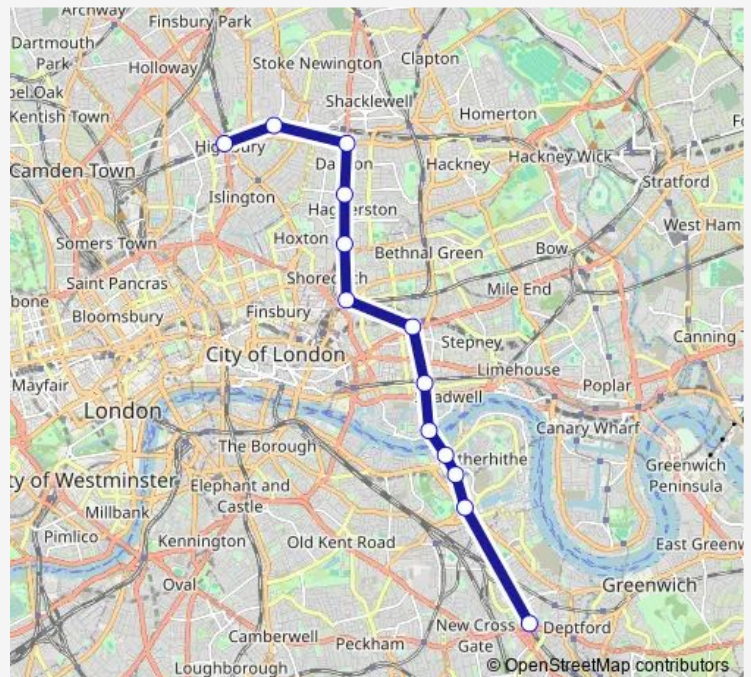

Dalston Junction

Haggerston

Hoxton

Shoreditch High Street

Whitechapel

Shadwell

Wapping

Rotherhithe

Thursday —

Friday —

Saturday —

Sunday

08:11-23:03

Route info

Direction: Highbury & Islington

Stops: 13

Trip Duration: 0 hour 32 min

Lo:Hhy->Nwx — LO train service from HHY to Nwx

Lo:Hhy->Nwx Rail time schedules and route maps are available in an offline PDF at busmaps.com. Use the busmaps.com website to see live bus times, train schedule or subway schedule, and step-by-step directions for all public transit in London