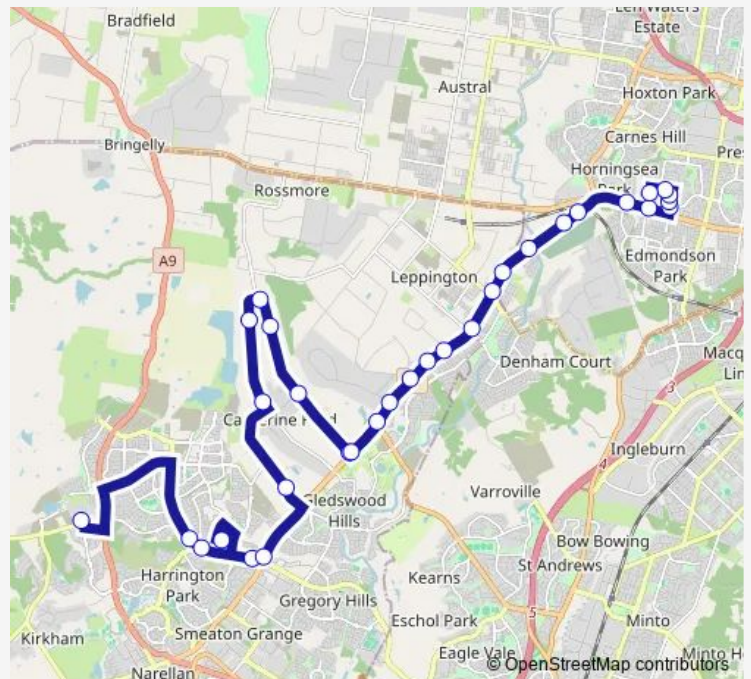

Camden Valley Way Opp Raby Rd

Camden Valley Way At Dwyer Rd

Camden Valley Way At George Rd

Camden Valley Way Opp St Andrews Bvd

Camden Valley Way Before Park Rd

Camden Valley Way After Heath Rd

Camden Valley Way Opp Denham Court Rd

Route schedule

Macarthur Anglican High School, School Grounds — William Carey Christian School, School Grounds

Monday 14:45

Tuesday 14:45

Wednesday 14:45

Thursday 14:45

Friday 14:45

Saturday —

Sunday —

Route info

Direction: Macarthur Anglican High School, School Grounds

Stops: 32

Trip Duration: 0 hour 35 min

2054 — Macarthur Anglican College to Leppington

Camden Valley Way Opp 1370

Camden Valley Way Opp 1486

Bundanoon Rd At Manar PI

Bumbera St Opp Tarago PI

William Carey Christian School, School Grounds

2054 School Bus time schedules and route maps are available in an offline PDF at busmaps.com. Use the busmaps.com website to see live bus times, train schedule or subway schedule, and step-by-step directions for all public transit in Liverpool