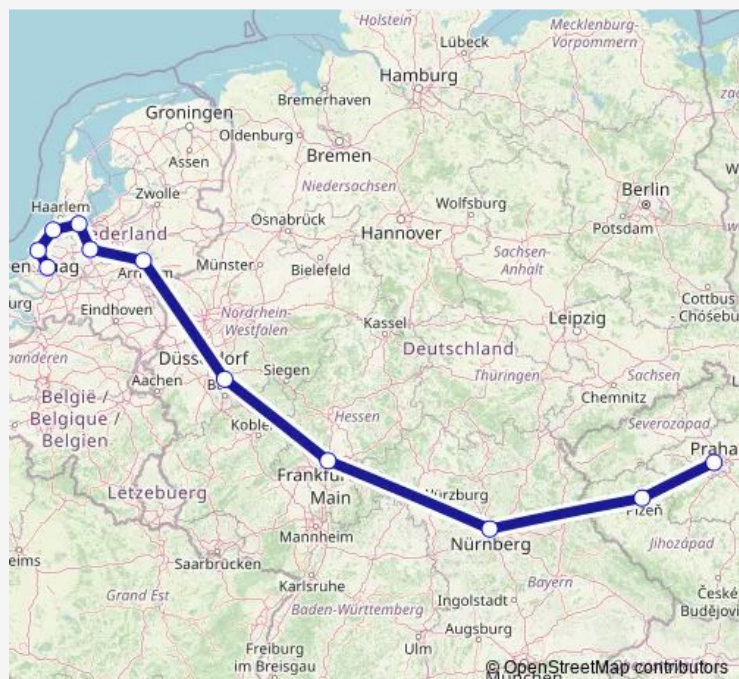

Prague, Florenc

Route schedule

Rotterdam — Prague, Florenc

Monday 21:00

Tuesday —

Wednesday —

Thursday —

Friday 21:00

Saturday —

Sunday —

Route info

Direction: Rotterdam

Stops: 11

Trip Duration: 15 hour 30 min

1770 — 1770-1 : Prague - Rotterdam

Direction

Prague, Florenc — Rotterdam

11 stops

[Open route schedule](#)

Prague, Florenc

Plzen

Nurnberg

Frankfurt Hbf

Koln

Arnhem

Utrecht

Amsterdam, Duivendrecht

Lisse - Keukenhof

Den Haag

Rotterdam

Route schedule

Prague, Florenc — Rotterdam