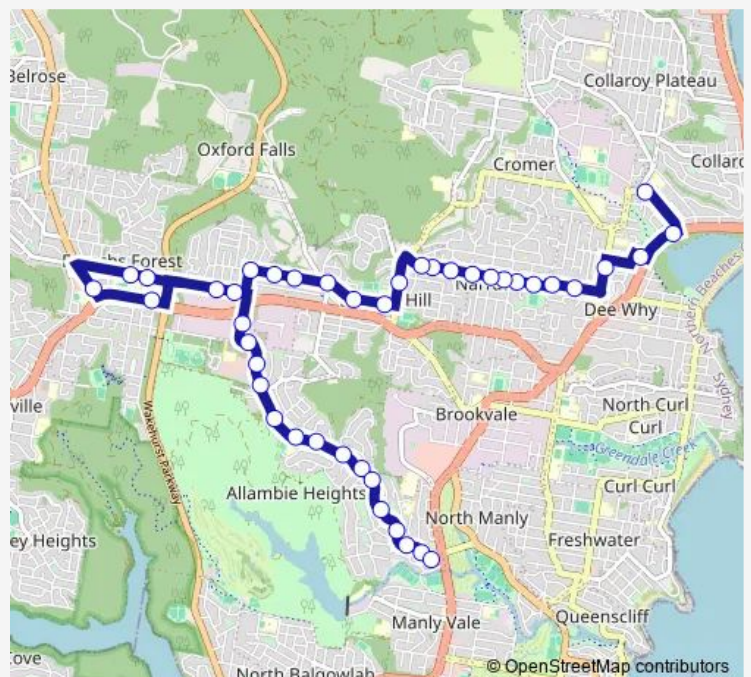

Tuesday 15:38

Wednesday 15:38

Thursday 15:38

Friday 15:38

Saturday —

Sunday —

Route info

Direction: Pittwater House School, South Creek Rd

Stops: 42

Trip Duration: 0 hour 40 min

778n — Pittwater House to Frenchs Forest

Frenchs Forest Rd Opp Inverness Av

Frenchs Forest Rd Opp Hurdis Av

Nth Beaches Hospital, Frenchs Forest Rd

The Forest High School, Frenchs Forest Rd, Stand A

Forest Way Opp Forestway Shopping Centre

Warringah Rd At Bantry Bay Rd

Allambie Rd After Rodborough Rd

Allambie Rd Opp Aquatic Dr

Allambie Rd At Sunlea Pl

Allambie Rd At Mortain Av

Allambie Rd At Darmour Av