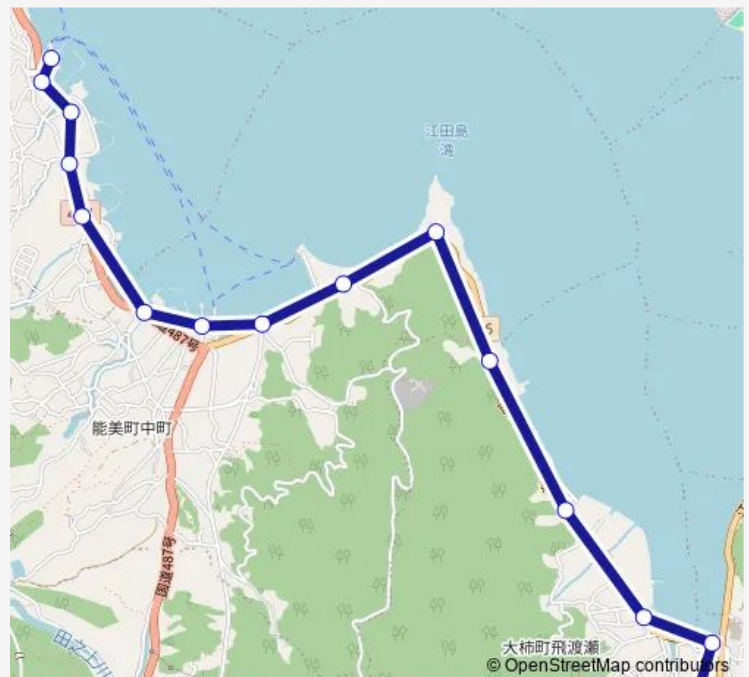

Thursday 09:03-18:27

Friday 09:03-18:27

Saturday 09:03-18:27

Sunday 09:03-18:27

Route info

Direction: 高田棧橋

Stops: 15

Trip Duration: 0 hour 15 min