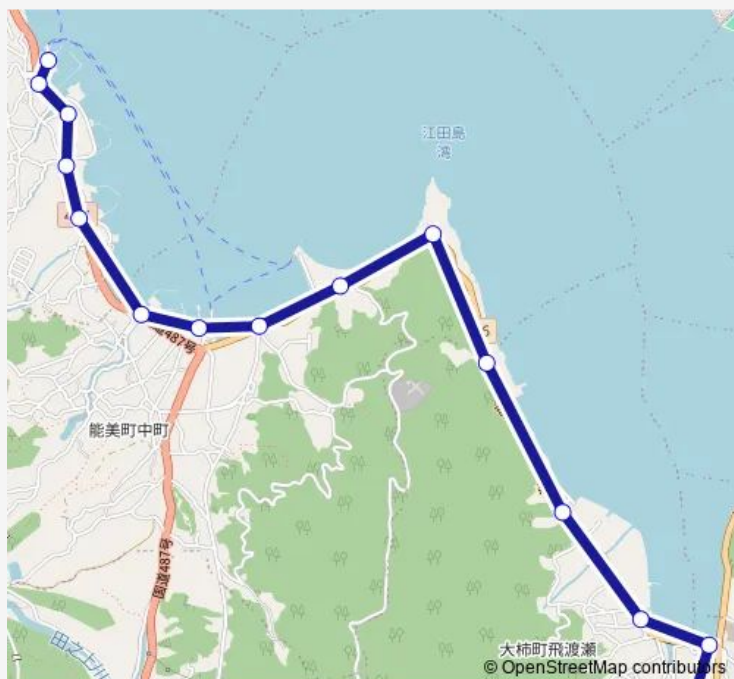

Thursday 09:03-18:27

Friday 09:03-18:27

Saturday 09:03-18:27

Sunday 09:03-18:27

Route info

Direction: 高田棧橋

Stops: 15

Trip Duration: 0 hour 15 min