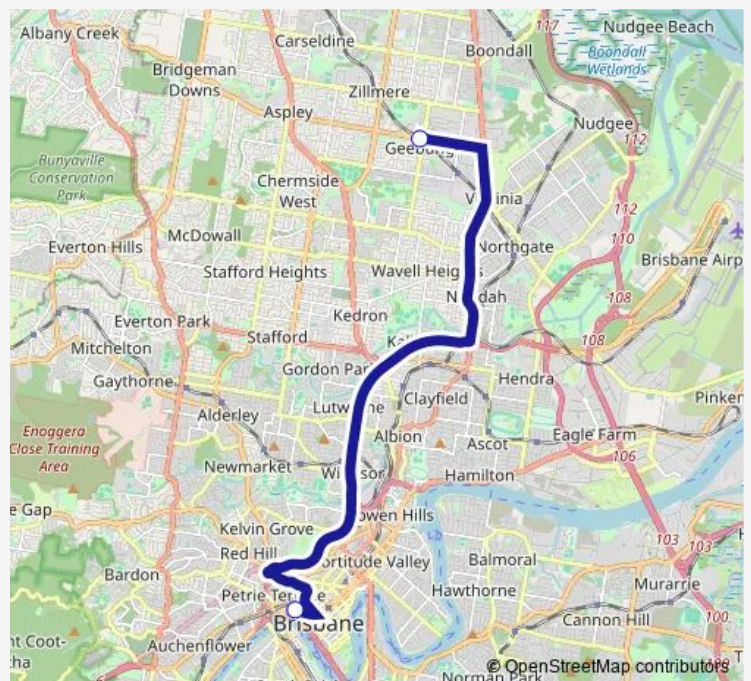

Geebung station - Fossil St

Route schedule

Roma Street Stop 125 at Transit Centre — Geebung station - Fossil St

Monday 04:58-21:06

Tuesday 04:58-21:06

Wednesday 04:58-21:06

Thursday 04:58-21:06

Friday 04:58-21:06

Saturday —

Sunday —

Route info

Direction: Roma Street Stop 125 at Transit Centre

Stops: 2

Trip Duration: 0 hour 35 min

R620 — City - Northern Corridor (Express)

Direction

Monday 04:22-20:30

Tuesday 04:22-20:30

Wednesday 04:22-20:30

Thursday 04:22-20:30

Friday 04:22-20:30

Saturday —

Sunday —

Route info

Direction: Geebung station - Fossil St

Stops: 2

Trip Duration: 0 hour 35 min

R620 Bus time schedules and route maps are available in an offline PDF at busmaps.com. Use the busmaps.com website to see live bus times, train schedule or subway schedule, and step-by-step directions for all public transit in Brisbane