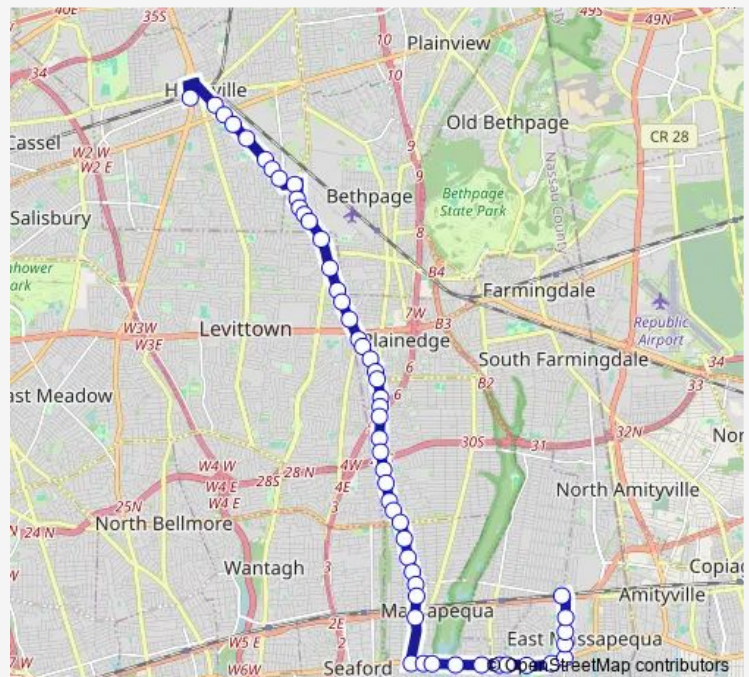

Hicksville Rd + Union Ave

### Route schedule

Unqua Rd / Sunrise — Hicksville Sta / Duffy

Monday 07:15-19:20

Tuesday 07:15-19:20

Wednesday 07:15-19:20

Thursday 07:15-19:20

Friday 07:15-19:20

Saturday —

### Route info

Direction: Unqua Rd / Sunrise

Stops: 39

Trip Duration: 0 hour 38 min

n80 — Broadway / Hicksville Rd

Hempstead Tp / Hicksville

Hicksville Rd + Roosevelt Dr

Hicksville Rd + Martin Rd N

## Route info

Direction: Hicksville Sta / Duffy

Stops: 53

Trip Duration: 0 hour 45 min

Hicksville Rd Opp Brewster Gate

Hicksville Rd Opp N Williams Rd

Hicksville Rd Opp Greenwood Dr

Hicksville Rd + Sherrey Ct