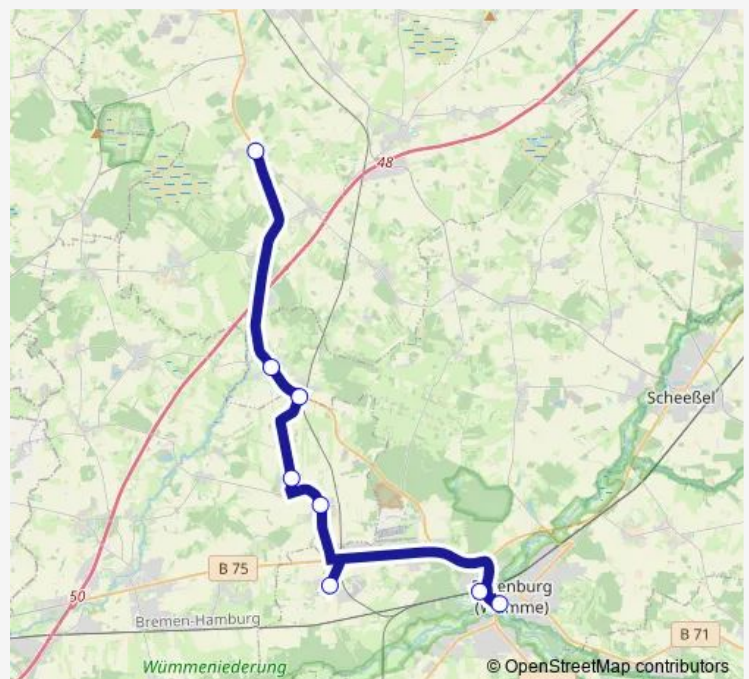

Waffensen Ort

Bötersen Dorfstraße/Bahnhofstraße

Höperhöfen Abzw. Luhner Holz

Mulmshorn Abzw. Höperhöfen

Mulmshorn Sottrumer Weg

Wehldorf(Gyhum) Gasthaus Meyer

Route schedule

Rotenburg(Wümme) Pferdemarkt — Wehldorf(Gyhum)
Gasthaus Meyer

Monday —

Tuesday —

Wednesday —

Thursday —

Friday —

Saturday 22:20-02:59⁺¹

Sunday 04:33

Route info

Direction: Rotenburg(Wümme) Pferdemarkt

Stops: 8

Trip Duration: 0 hour 29 min

■ N80

Direction

Wehldorf(Gyhum) Gasthaus Meyer — Rotenburg(Wümme) Pferdemarkt

8 stops

[Open route schedule](#)

Route info

Direction: Wehldorf(Gyhum) Gasthaus Meyer

Stops: 8

Trip Duration: 0 hour 29 min

N80 Bus time schedules and route maps are available in an offline PDF at busmaps.com. Use the busmaps.com website to see live bus times, train schedule or subway schedule, and step-by-step directions for all public transit in Rotenburg