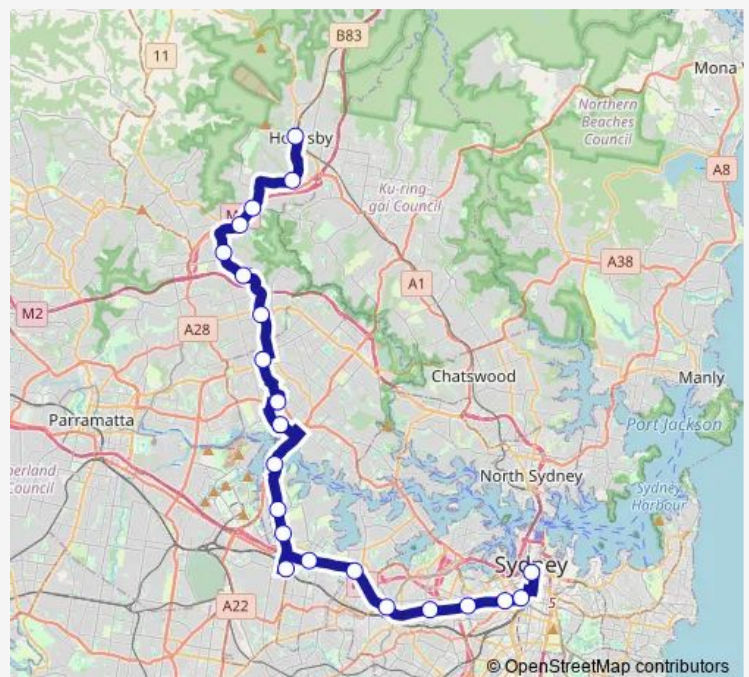

Beecroft Rd After Hannah St

Yarrara Rd Opp Pennant Hills Station

The Esplanade Opp Thornleigh Station

Malsbury Rd Opp Normanhurst Station

### Route info

Direction: Town Hall, Park St, Stand H

Stops: 22

Trip Duration: 1 hour 11 min

**N80 — City Town Hall to Hornsby via Strathfield (Night Service)**

## Direction

Hornsby Station, Stand C — Town Hall, Park St, Stand K

22 stops

[Open route schedule](#)

Hornsby Station, Stand C

Normanhurst Station, Malsbury Rd

Thornleigh Station, The Esplanade

Pennant Hills Station, Yarrara Rd