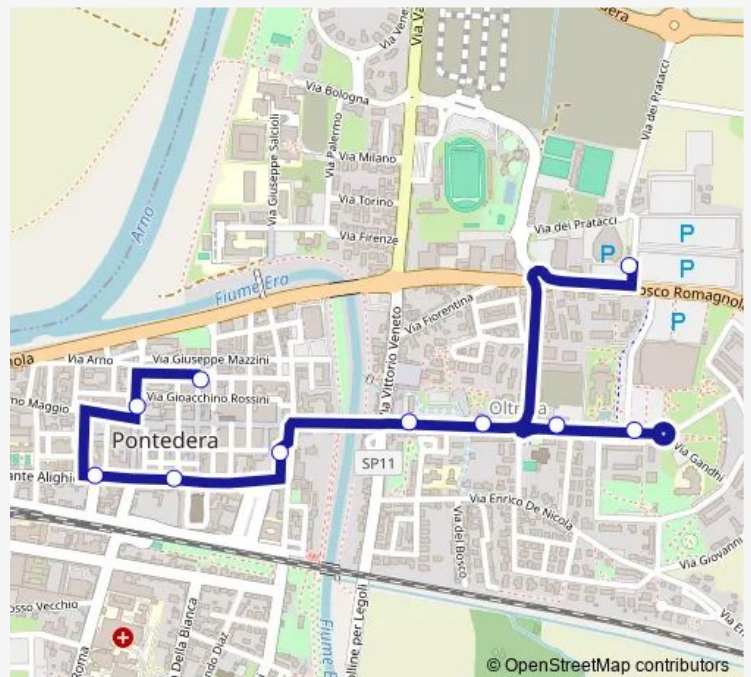

Bus Navetta A Park Cineplex-Indipendenza-Martiri-Gronchi

[Go to website](#)

Direction

Park V.T.Romagnola — Piazza Gronchi

10 stops

[Open route schedule](#)

- Park V.T.Romagnola
- V.Indipendenza C/O Park
- V.Indipendenza 23
- V.Le Italia
- V.Le Italia 21
- Piazza Martiri
- Duomo
- V.Dante 22
- V.Saffi
- Piazza Gronchi

Route schedule

Park V.T.Romagnola — Piazza Gronchi

Monday	07:40-20:20
Tuesday	07:40-20:20
Wednesday	07:40-20:20
Thursday	07:40-20:20
Friday	07:40-20:20
Saturday	07:40-20:20
Sunday	—

Route info

Direction: Park V.T.Romagnola

Stops: 10

Trip Duration: 0 hour 11 min

Navetta A — Park Cineplex-Indipendenza-Martiri-Gronchi

Direction

Piazza Gronchi — Park V.T.Romagnola

3 stops

[Open route schedule](#)

Piazza Gronchi

Route info

Direction: Piazza Gronchi

Stops: 3

Trip Duration: 0 hour 4 min

Navetta A Bus time schedules and route maps are available in an offline PDF at busmaps.com. Use the busmaps.com website to see live bus times, train schedule or subway schedule, and step-by-step directions for all public transit in Pontedera