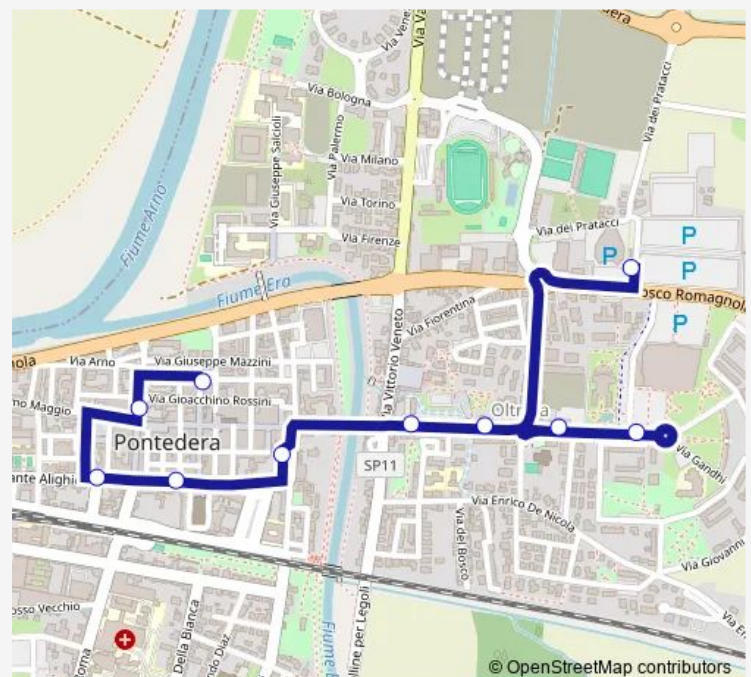

Bus Navetta A Park Cineplex-Indipendenza-Martiri-Gronchi

[Go to website](#)

Direction

Park V.T.Romagnola — Piazza Gronchi

10 stops

[Open route schedule](#)

Park V.T.Romagnola

V.Indipendenza C/O Park

Route schedule

Park V.T.Romagnola — Piazza Gronchi

Monday 07:40-20:20

Tuesday 07:40-20:20

Wednesday 07:40-20:20

Thursday 07:40-20:20

Friday 07:40-20:20

Saturday 07:40-20:20

Sunday —

Route info

Direction: Park V.T.Romagnola

Stops: 10

Trip Duration: 0 hour 11 min

Direction

Piazza Gronchi — Park V.T.Romagnola

3 stops

Route info

Direction: Piazza Gronchi

Stops: 3

Trip Duration: 0 hour 4 min

Navetta A Bus time schedules and route maps are available in an offline PDF at busmaps.com. Use the busmaps.com website to see live bus times, train schedule or subway schedule, and step-by-step directions for all public transit in Pontedera