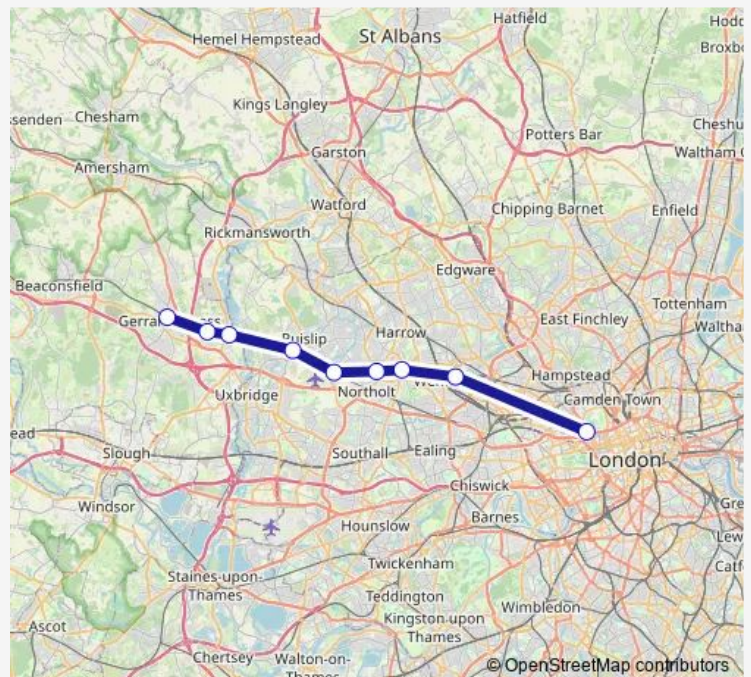

### Direction

Gerrards Cross — London Marylebone

8 stops

[Open route schedule](#)

Gerrards Cross

Denham Golf Club

West Ruislip

South Ruislip

Sudbury Hill Harrow

Sudbury & Harrow Road

Wembley Stadium

London Marylebone

### Route schedule

Gerrards Cross — London Marylebone

Monday 08:52

Tuesday 08:52

Wednesday 08:52

Thursday 08:52

Friday 08:52

Saturday —

### Route info

Direction: Gerrards Cross

Stops: 8

Trip Duration: 0 hour 33 min

■ Ch:Ger->Myb — CH train service from GER to Myb

**Direction**

Gerrards Cross — London Marylebone

8 stops