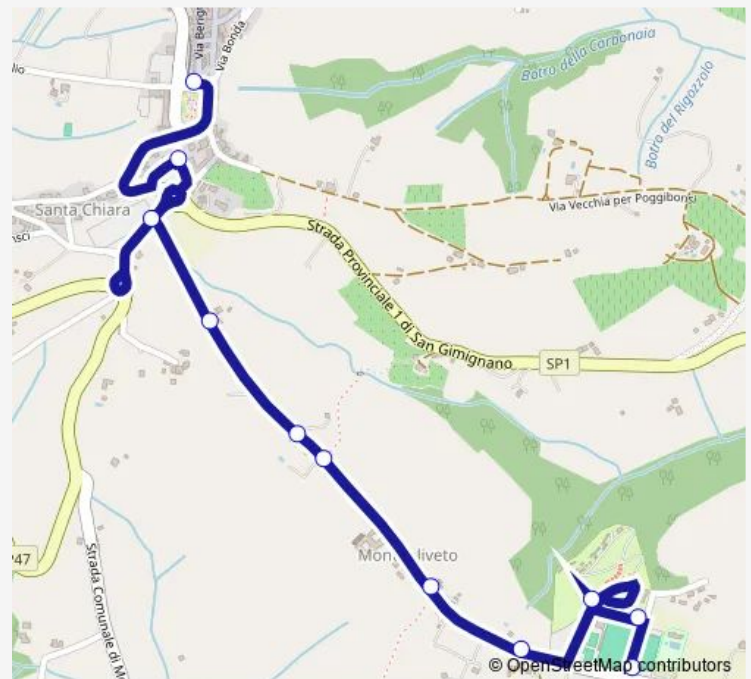

Route info

Direction: (Tmp) Stadio [P]

Stops: 11

Trip Duration: 0 hour 6 min

SG2 — Urbano San Gimignano

BusMaps

Direction

Porta San Giovanni — (Tmp) Stadio [P]

11 stops

[Open route schedule](#)

Porta San Giovanni

Bivio Santa Chiara

Baccanella - Supermercato

Parcheggio Giubileo

Monteoliveto - Cortino

Monteoliveto - Maccagli

Monteoliveto - Chiesa

Monteoliveto

Monteoliveto - Barbiano

Barbiano Cimitero

(Tmp) Stadio [P]

Route schedule

Porta San Giovanni — (Tmp) Stadio [P]

Monday 09:15-19:45

Tuesday 09:15-19:45

Wednesday 09:15-19:45

Thursday 09:15-19:45

Friday 09:05-19:45

Saturday 09:15-19:45

Sunday 09:05-19:35

Route info

Direction: Porta San Giovanni