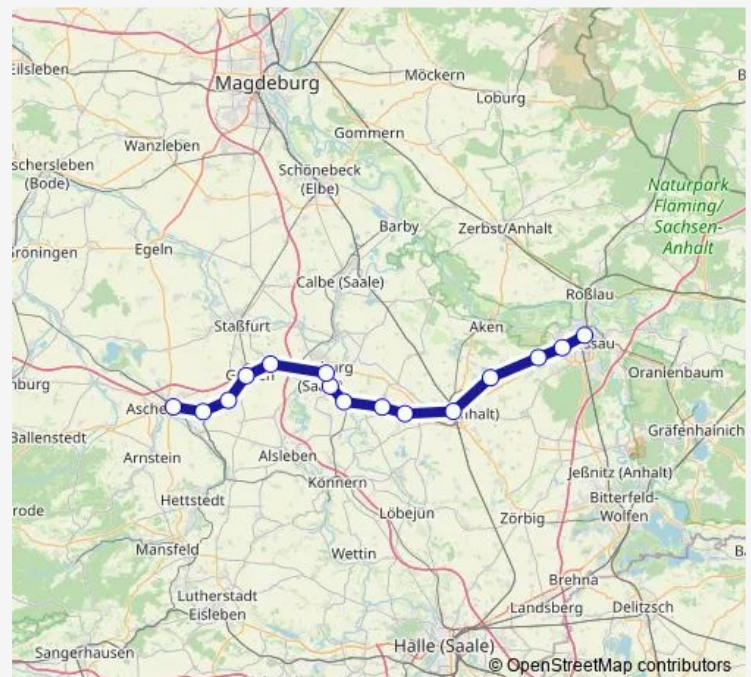

High Speed Rail Service RB50

[Go to website](#)

Direction

Aschersleben — Dessau Hbf

15 stops

[Open route schedule](#)

Aschersleben

Schierstedt

Köthen

Elsnigk(Anh)

Dessau-Mosigkau

Dessau-Alten

Dessau Hbf

Route schedule

Aschersleben — Dessau Hbf

Monday 04:21-22:01

Tuesday 04:21-22:01

Wednesday 04:21-22:01

Thursday 04:21-22:01

Friday 04:21-22:01

Saturday 04:21-22:01

Sunday 04:21-22:01

Route info

Direction: Aschersleben

Stops: 15

Trip Duration: 1 hour 7 min

■ RB50

BusMaps

Direction

Dessau Hbf — Aschersleben

15 stops

[Open route schedule](#)