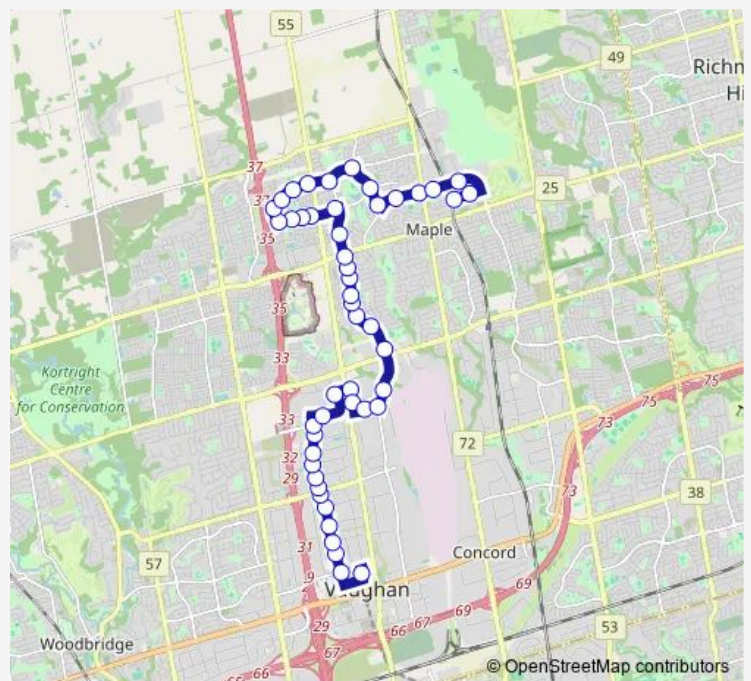

Edgeley Blvd / Four Valley Dr

Edgeley Blvd / Bass PRO Mills Dr

Vaughan Mills / South Entrance

Vaughan Mills Terminal Platform 6

Riverrock GT / Caldari Rd

Caldari RD / Graniteridge Rd

Locke ST Stop # 5604

Locke ST / Creditstone Rd

Creditstone RD / Graniteridge Rd

Melville AV / Rutherford Rd

Route schedule

Smartvmc BUS Terminal Platform 7 — Maple GO Station Platform 4

Monday	05:05-19:25
Tuesday	05:05-19:25
Wednesday	05:05-19:25
Thursday	05:05-19:25
Friday	05:05-19:25
Saturday	—
Sunday	—

Route info

Direction: Smartvmc BUS Terminal Platform 7

Stops: 48

Trip Duration: 0 hour 49 min

026 — Maple

Melville AV / Parktree Dr

Melville AV / Springside Rd

Melville AV / Eddington Pl