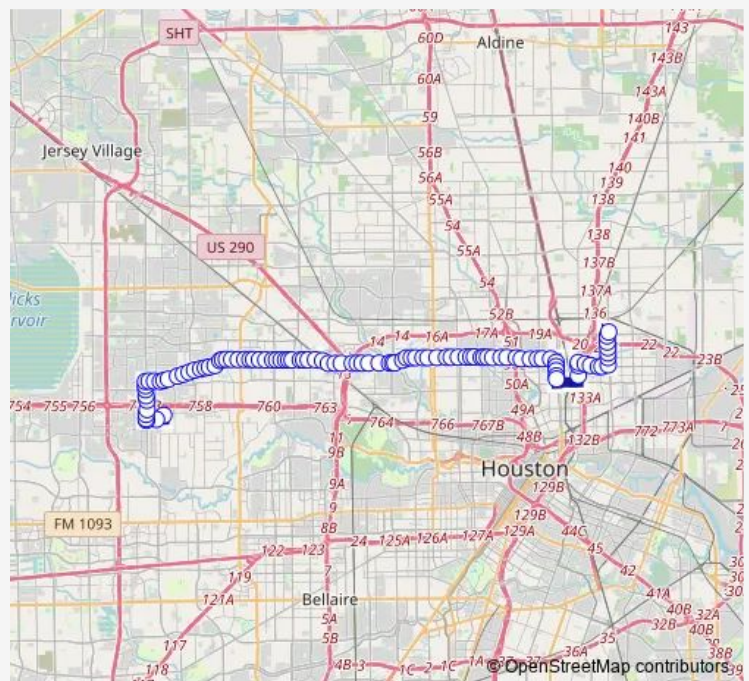

### Direction

Memorial City Way @ Barryknoll Ln — Kashmere Transit Center

100 stops

[Open route schedule](#)

Memorial City Way @ Barryknoll Ln

Barryknoll Ln @ Bettina Ct

Barryknoll Ln @ Gessner Rd

Gessner Rd @ Kingsride Ln

Long Point Rd @ Big Bend Dr

### Route schedule

Memorial City Way @ Barryknoll Ln — Kashmere Transit Center

Monday 04:30-23:15

Tuesday 04:30-23:15

Wednesday 04:30-23:15

Thursday 04:30-23:15

Friday 04:30-23:15

Saturday 05:15-23:15

### Route info

Direction: Memorial City Way @ Barryknoll Ln

Stops: 100

Trip Duration: 1 hour 1 min

026 — Long Point / Cavalcade

Long Point Rd @ Campbell Rd

Long Point Rd @ Campbell Rd

Long Point Rd @ Blalock Rd