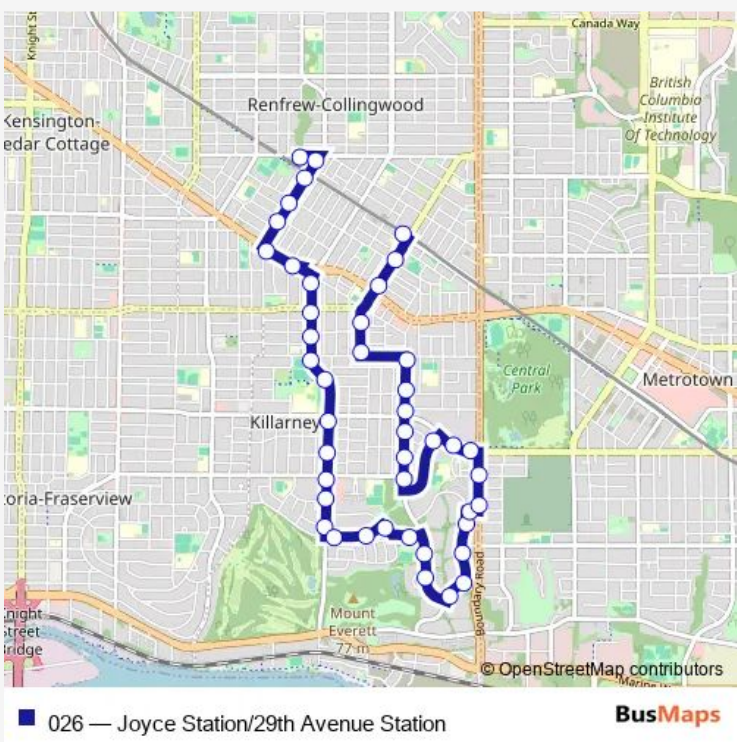

Bus 026 Joyce Station/29th Avenue Station

[Go to website](#)

Direction
 Joyce Station @ Bay 6 — 29th Avenue Station @ Bay 1
 40 stops
[Open route schedule](#)

- Joyce Station @ Bay 6
- Southbound Joyce St @ Euclid Ave
- Southbound Joyce St @ Kingsway
- Southbound Joyce St @ E 41 Ave
- Eastbound E 45 Ave @ Doman St
- Southbound Tyne St @ E 46 Ave
- Southbound Tyne St @ E 47 Ave
- Southbound Tyne St @ E 49 Ave
- Southbound Tyne St @ E 52 Ave
- Southbound Champlain Cres @ E 54 Ave
- Eastbound E 49 Ave @ Arlington St
- Southbound Frontenac St @ Hennepin Ave
- Southbound Frontenac St @ Hurst Ave
- Eastbound Hurst Ave @ Boundary Rd
- Westbound Arbor Ave @ Boundary Rd
- Southbound Matheson Cres @ Borham Cres
- Southbound Matheson Cres @ Raintree Court
- Southbound Matheson Cres @ Chickadee Place
- Westbound Champlain Cres @ Matheson Cres
- Northbound Champlain Cres @ Langford Ave
- Westbound Maquinna Dr @ Stikine Place

Route schedule
 Joyce Station @ Bay 6 — 29th Avenue Station @ Bay 1

Monday	05:22-01:35 ⁺¹
Tuesday	05:22-01:35 ⁺¹
Wednesday	05:22-01:35 ⁺¹
Thursday	05:22-01:35 ⁺¹
Friday	05:22-01:35 ⁺¹
Saturday	05:33-01:29 ⁺¹
Sunday	06:30-00:49 ⁺¹

Route info
 Direction: Joyce Station @ Bay 6
 Stops: 40
 Trip Duration: 0 hour 35 min

Westbound Rosemont Dr @ Butler St

Westbound Rosemont Dr @ 3200 Block

Westbound Rosemont Dr @ Kerr St

Northbound Kerr St @ E 58 Ave

Friday 05:14-01:30⁺¹

Saturday 05:34-01:32⁺¹

Sunday 06:40-00:40⁺¹

Route info

Direction: 29th Avenue Station @ Bay 4

Stops: 44

Trip Duration: 0 hour 39 min

Northbound Matheson Cres @ Limewood Place