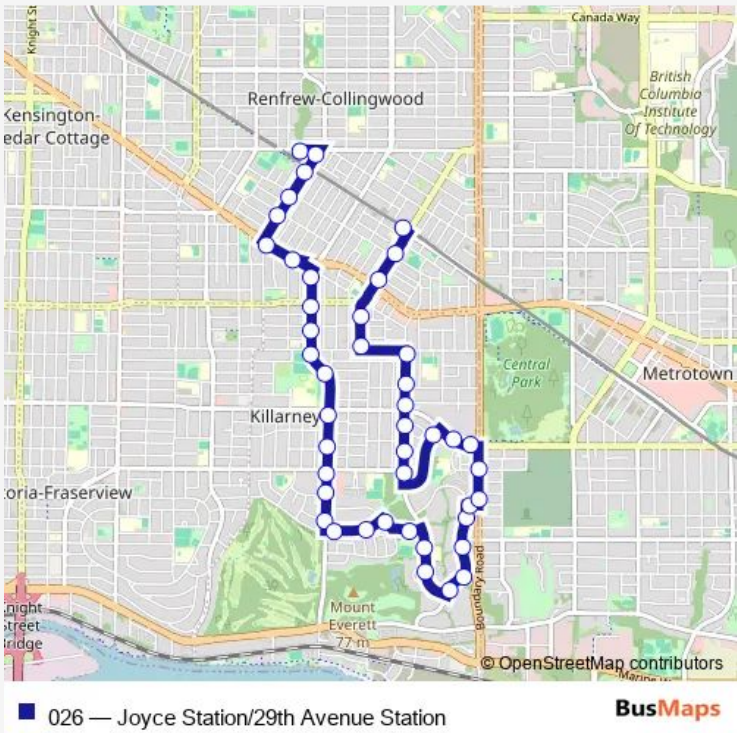

# Bus 026 Joyce Station/29th Avenue Station

[Go to website](#)

**Direction**  
 Joyce Station @ Bay 6 — 29th Avenue Station @ Bay 1  
 40 stops  
[Open route schedule](#)

- Joyce Station @ Bay 6
- Southbound Joyce St @ Euclid Ave
- Southbound Joyce St @ Kingsway
- Southbound Joyce St @ E 41 Ave
- Eastbound E 45 Ave @ Doman St
- Southbound Tyne St @ E 46 Ave
- Southbound Tyne St @ E 47 Ave
- Southbound Tyne St @ E 49 Ave
- Southbound Tyne St @ E 52 Ave
- Southbound Champlain Cres @ E 54 Ave
- Eastbound E 49 Ave @ Arlington St
- Southbound Frontenac St @ Hennepin Ave
- Southbound Frontenac St @ Hurst Ave
- Eastbound Hurst Ave @ Boundary Rd
- Westbound Arbor Ave @ Boundary Rd
- Southbound Matheson Cres @ Borham Cres
- Southbound Matheson Cres @ Raintree Court
- Southbound Matheson Cres @ Chickadee Place
- Westbound Champlain Cres @ Matheson Cres
- Northbound Champlain Cres @ Langford Ave
- Westbound Maquinna Dr @ Stikine Place

Route schedule  
 Joyce Station @ Bay 6 — 29th Avenue Station @ Bay 1

Monday	05:22-01:35 <sup>+1</sup>
Tuesday	05:22-01:35 <sup>+1</sup>
Wednesday	05:22-01:35 <sup>+1</sup>
Thursday	05:22-01:35 <sup>+1</sup>
Friday	05:22-01:35 <sup>+1</sup>
Saturday	05:33-01:29 <sup>+1</sup>
Sunday	06:30-00:49 <sup>+1</sup>

Route info  
 Direction: Joyce Station @ Bay 6  
 Stops: 40  
 Trip Duration: 0 hour 35 min

Westbound Rosemont Dr @ Butler St

Westbound Rosemont Dr @ 3200 Block

Westbound Rosemont Dr @ Kerr St

Northbound Kerr St @ E 58 Ave

## Route info

Direction: 29th Avenue Station @ Bay 4

Stops: 44

Trip Duration: 0 hour 36 min

Northbound Matheson Cres @ Limewood Place

Northbound Matheson Cres @ Raintree Court

Northbound Matheson Cres @ Borham Cres