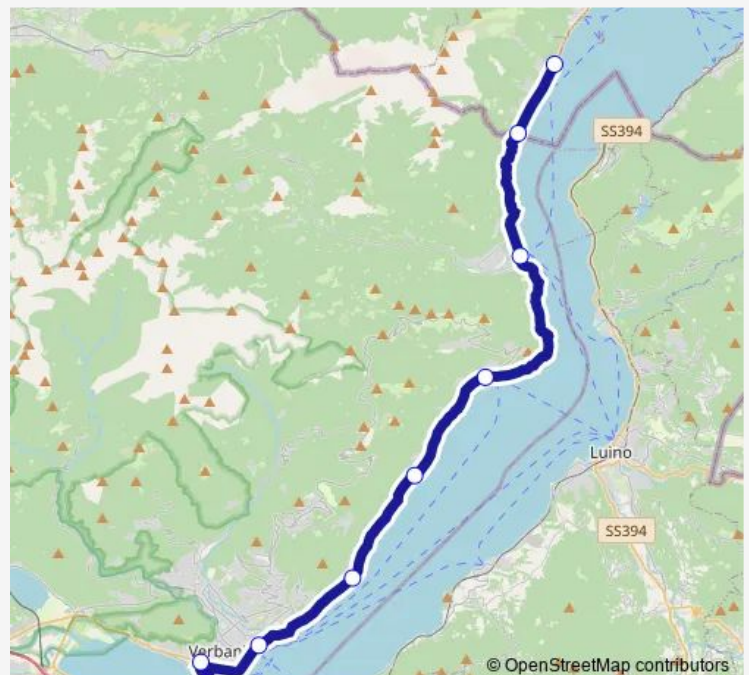

Thursday 20:40

Friday 20:40

Saturday 20:40

Sunday —

**Route info**

Direction: Pallanza

Stops: 7

Trip Duration: 0 hour 40 min

026 — Verbania - Cannobio - Brissago