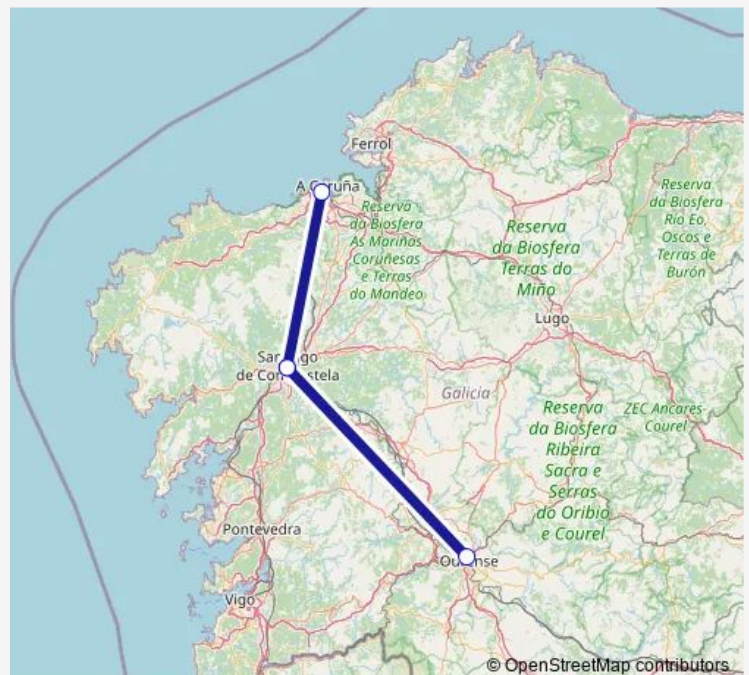

Route schedule

Ourense — A Coruña

Monday	19:00
Tuesday	19:00
Wednesday	19:00
Thursday	19:00
Friday	19:00
Saturday	19:00
Sunday	19:00

Route info

Direction: Ourense

Stops: 4

Trip Duration: 1 hour 13 min

Direction

Ourense — A Corunya

3 stops

[Open route schedule](#)

Ourense

Santiago de Compostela

A Corunya

Route schedule

Ourense — A Corunya

4 stops

[Open route schedule](#)

A Corunya

Santiago de Compostela

Santiago-Turistico

Ourense

Route schedule

A Corunya — Ourense

Monday	05:08-21:00
Tuesday	05:08-21:00
Wednesday	05:08-21:00
Thursday	05:08-21:00
Friday	05:08-21:00
Saturday	05:08-21:00
Sunday	05:08-21:00

Route info

Direction: A Corunya

Stops: 4

Trip Duration: 1 hour 13 min