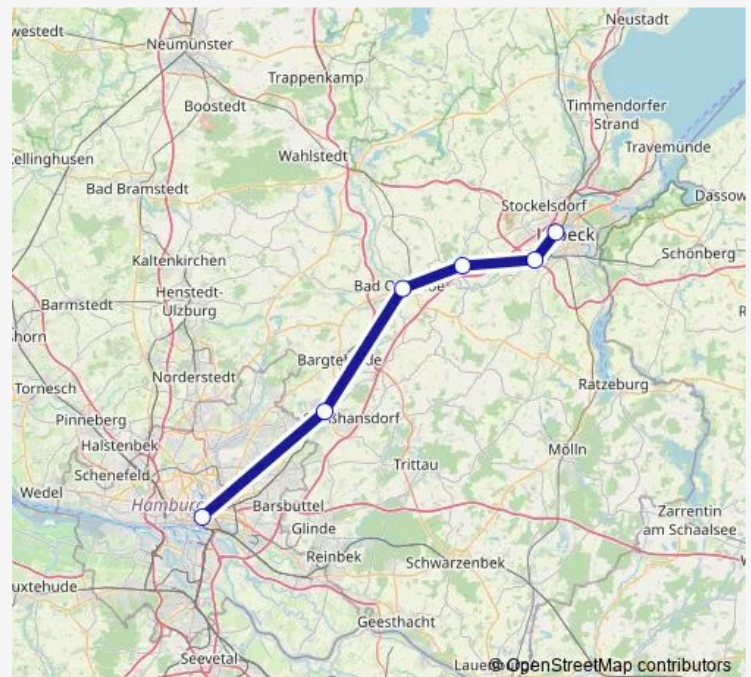

Rail Re80

[Go to website](#)

Direction

Hamburg Hbf — Lübeck Hbf

6 stops

[Open route schedule](#)

Hamburg Hbf

Ahrensburg

Bad Oldesloe

Reinfeld (Holst)

Lübeck-Moisling

Lübeck Hbf

Route schedule

Hamburg Hbf — Lübeck Hbf

Monday 05:34-23:53

Tuesday 05:34-23:53

Wednesday 05:34-23:53

Thursday 05:34-23:53

Friday 05:34-23:34

Saturday 07:34-23:53

Sunday 02:06-23:53

Route info

Direction: Hamburg Hbf

Stops: 6

Trip Duration: 0 hour 49 min

■ Re80

BusMaps

Direction

Lübeck Hbf — Hamburg Hbf

6 stops

[Open route schedule](#)

Lübeck Hbf