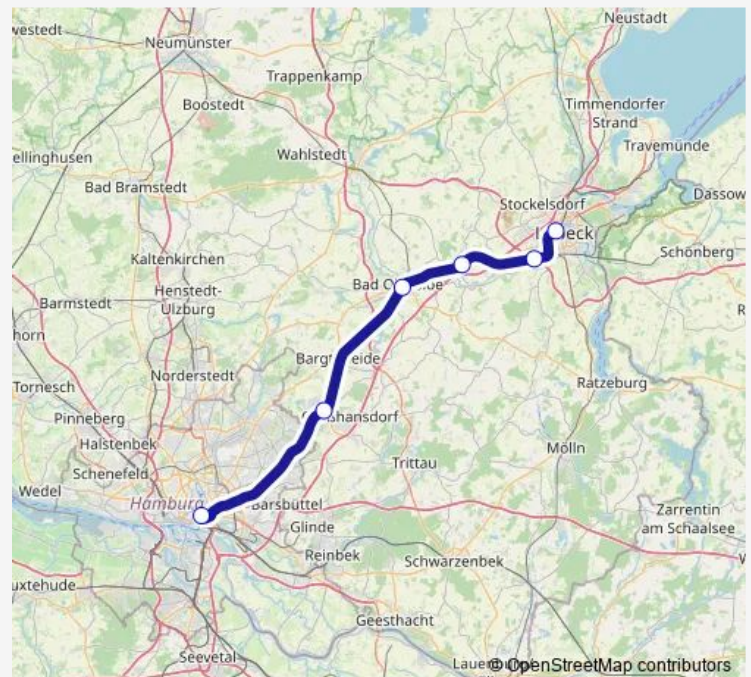

### Direction

Hamburg Hbf — Lübeck Hbf

6 stops

[Open route schedule](#)

Hamburg Hbf

Ahrensburg

Bad Oldesloe

Reinfeld (Holst)

Lübeck-Moisling

Lübeck Hbf

### Route schedule

Hamburg Hbf — Lübeck Hbf

Monday 05:34-23:53

Tuesday 05:34-23:34

Wednesday 05:34-23:34

Thursday 05:34-23:34

Friday 05:34-23:34

Saturday 07:34-23:53

### Route info

Direction: Hamburg Hbf

Stops: 6

Trip Duration: 0 hour 50 min

RE80

BusMaps