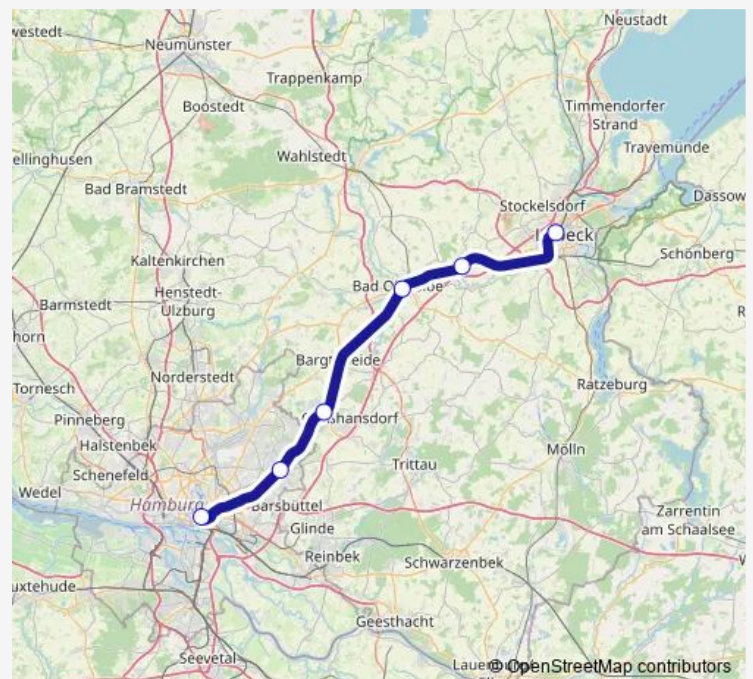

## Rail Re80 Lübeck Hbf > Bad Oldesloe > Ahrensburg > Hamburg Hbf

[Go to website](#)

### Direction

Hamburg Hbf — Lübeck Hbf

3 stops

[Open route schedule](#)

Hamburg Hbf

Hasselbrook

Lübeck Hbf

### Route schedule

Hamburg Hbf — Lübeck Hbf

Monday	17:16
Tuesday	17:16
Wednesday	17:16
Thursday	17:16
Friday	15:45
Saturday	—
Sunday	—

### Route info

Direction: Hamburg Hbf

Stops: 3

Trip Duration: 0 hour 41 min

■ Re80 — Lübeck Hbf > Bad Oldesloe > Ahrensburg > Hamburg Hbf