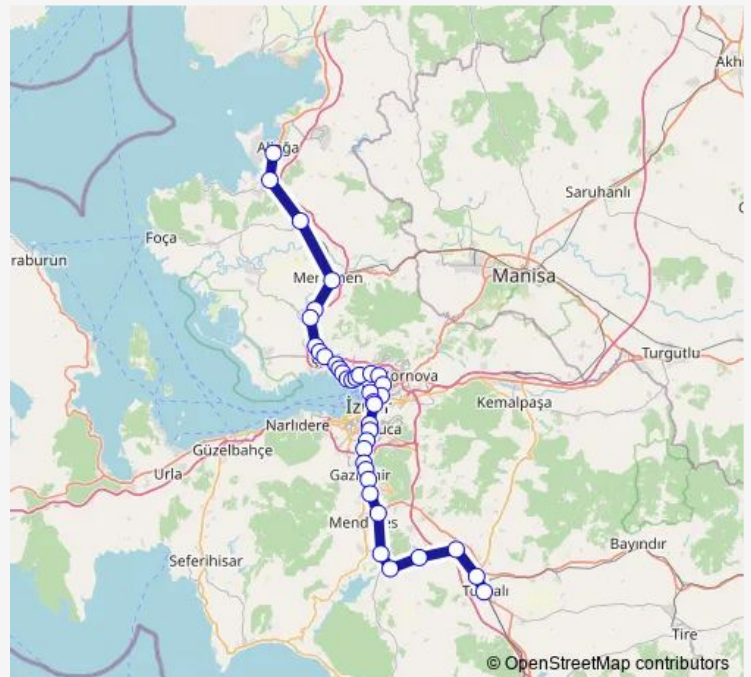

Rail Aliğa-Çiğli

[Go to website](#)

Direction

Aliğa — Tepeköy

38 stops

[Open route schedule](#)

- Aliğa
- Biçerova
- Hatundere
- Menemen
- Egekent 2
- Ulukent
- Egekent
- Atasanayi
- Çiğli
- Mavişehir
- Şemikler
- Demirköprü
- Nergiz
- Karşiyaka
- Alaybey
- Naldöken
- Turan
- Bayraklı
- Salhane
- Halkapınar
- Alsancak

Route schedule

Aliğa — Tepeköy

Monday	05:38-00:40 ⁺¹
Tuesday	05:38-00:40 ⁺¹
Wednesday	05:38-00:40 ⁺¹
Thursday	05:38-00:40 ⁺¹
Friday	05:38-00:40 ⁺¹
Saturday	05:38-00:40 ⁺¹
Sunday	05:38-00:40 ⁺¹

Route info

Direction: Aliğa

Stops: 38

Trip Duration: 2 hour 8 min

■ Aliğa-Çiğli

Hilal

Kemer

Şirinyer

Koşu