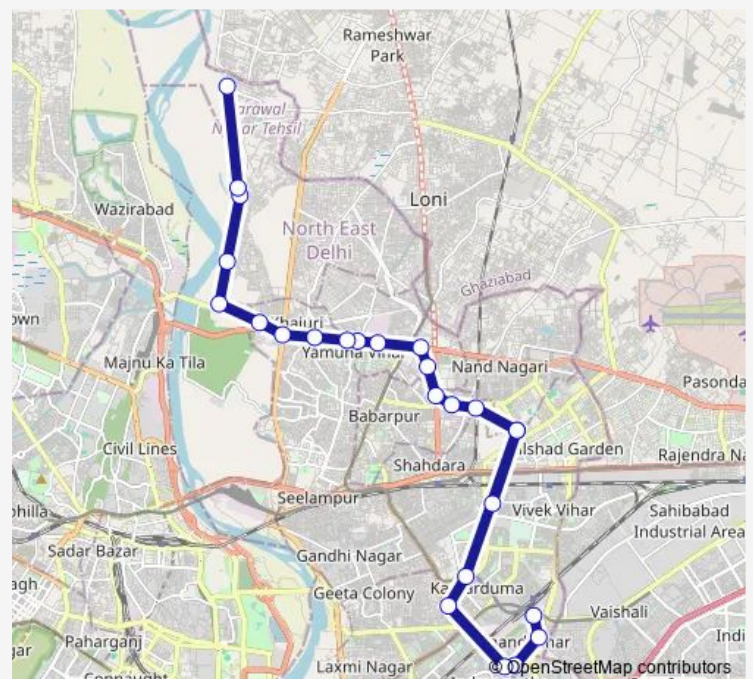

Bus 33cdown

[Go to website](#)

Direction

Anand Vihar Isbt Terminal — Chauhan Patti (Terminal)

25 stops

[Open route schedule](#)

Anand Vihar Isbt Terminal

Gazipur Depot

Khajuri

Rajeev Nagar (Wazirabad Road)

Gurudwara Nanak Sar

Route schedule

Anand Vihar Isbt Terminal — Chauhan Patti (Terminal)

Monday 08:48-17:53

Tuesday 08:48-17:53

Wednesday 08:48-17:53

Thursday 08:48-17:53

Friday 08:48-17:53

Saturday 08:48-17:53

Sunday 08:48-17:53

Route info

Direction: Anand Vihar Isbt Terminal

Stops: 25

Trip Duration: 1 hour 36 min

■ 33cdown

Pusta No 1 Sonia Vihar

Sonia Vihar

Anpurna Mandir Sonia Vihar

Chauhan Patti (Terminal)

33cdown Bus time schedules and route maps are available in an offline PDF at busmaps.com. Use the busmaps.com website to see live bus times, train schedule or subway schedule, and step-by-step directions for all public transit in Delhi