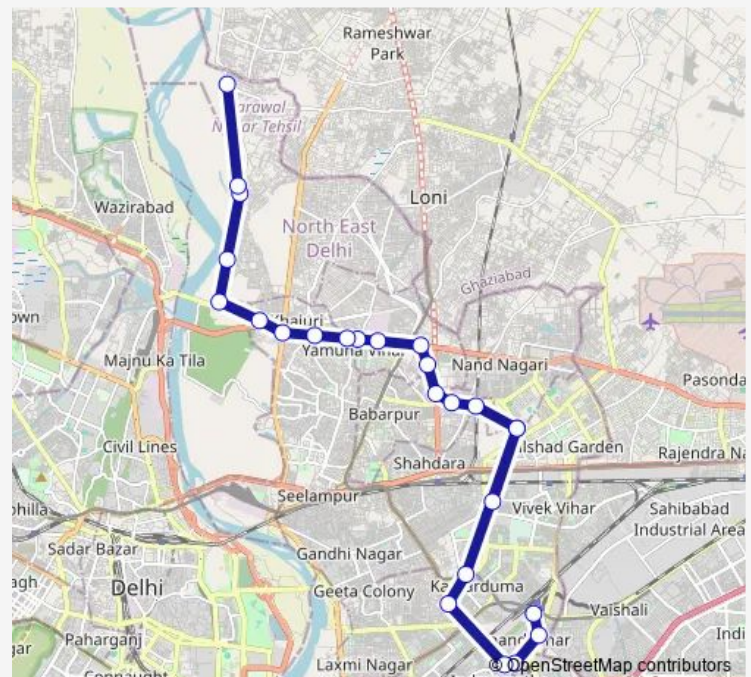

Bus 33cdown

[Go to website](#)

Direction

Anand Vihar Isbt Terminal — Chauhan Patti (Terminal)

25 stops

[Open route schedule](#)

Anand Vihar Isbt Terminal

Gazipur Depot

Khajuri

Rajeev Nagar (Wazirabad Road)

Gurudwara Nanak Sar

Route schedule

Anand Vihar Isbt Terminal — Chauhan Patti (Terminal)

Monday 08:48-17:53

Tuesday 08:48-17:53

Wednesday 08:48-17:53

Thursday 08:48-17:53

Friday 08:48-17:53

Saturday 08:48-17:53

Sunday 08:48-17:53

Route info

Direction: Anand Vihar Isbt Terminal

Stops: 25

Trip Duration: 1 hour 36 min

■ 33cdown

Pusta No 1 Sonia Vihar

Sonia Vihar

Anpurna Mandir Sonia Vihar

Chauhan Patti (Terminal)

33cdown Bus time schedules and route maps are available in an offline PDF at busmaps.com. Use the busmaps.com website to see live bus times, train schedule or subway schedule, and step-by-step directions for all public transit in Delhi