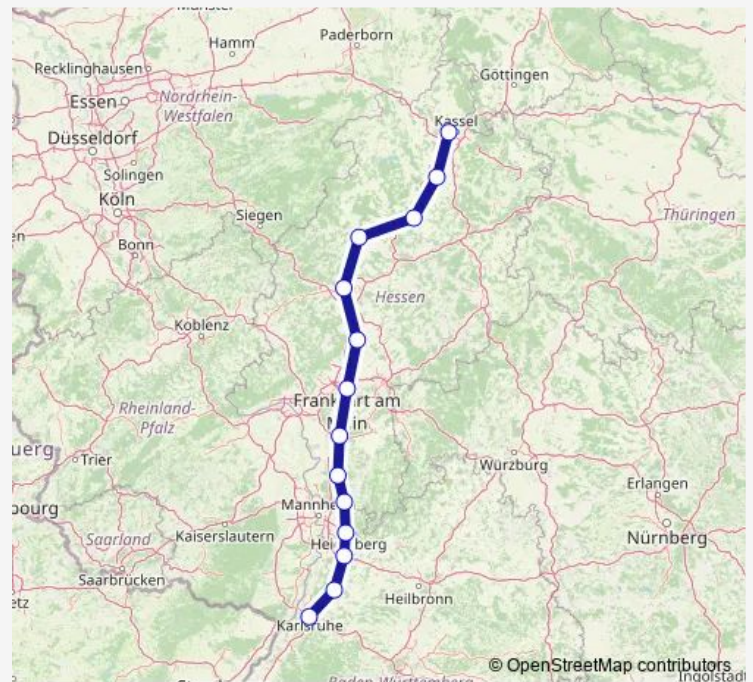

Weinheim(Bergstr)Hbf

Bensheim

Darmstadt Hbf

Frankfurt(Main)Süd

Friedberg(Hess)

Gießen

Marburg(Lahn)

Treysa

Wabern(Bz Kassel)

Kassel-Wilhelmshöhe

### Route schedule

Karlsruhe Hbf — Kassel-Wilhelmshöhe

Monday	—
Tuesday	—
Wednesday	—
Thursday	—
Friday	—
Saturday	13:10-13:46
Sunday	13:10-13:46

### Route info

Direction: Karlsruhe Hbf

Stops: 14

Trip Duration: 3 hour 44 min

ICE 1566 Rail time schedules and route maps are available in an offline PDF at [busmaps.com](https://busmaps.com). Use the [busmaps.com](https://busmaps.com) website to see live bus times, train schedule or subway schedule, and step-by-step directions for all public transit in Giessen