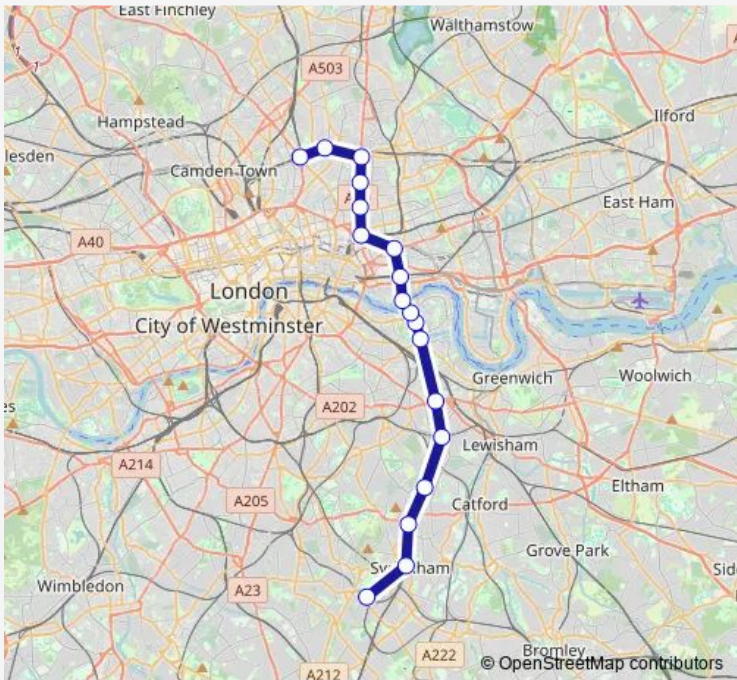

Rail Lo:Cyp->Hhy LO train service from CYP to Hhy

[Go to website](#)

**Direction**  
 Crystal Palace — Highbury & Islington  
 18 stops  
[Open route schedule](#)

- Crystal Palace
- Sydenham
- Forest Hill
- Honor Oak Park
- Brockley
- New Cross Gate
- Surrey Quays
- Canada Water
- Rotherhithe
- Wapping
- Shadwell
- Whitechapel
- Shoreditch High Street
- Hoxton
- Haggerston
- Dalston Junction
- Canonbury
- Highbury & Islington

Route schedule  
 Crystal Palace — Highbury & Islington

Monday	05:32-23:32
Tuesday	05:32-23:32
Wednesday	05:32-23:32
Thursday	05:32-23:32
Friday	05:32-23:49
Saturday	05:32-23:50
Sunday	06:36-23:19

Route info  
 Direction: Crystal Palace  
 Stops: 18  
 Trip Duration: 0 hour 43 min