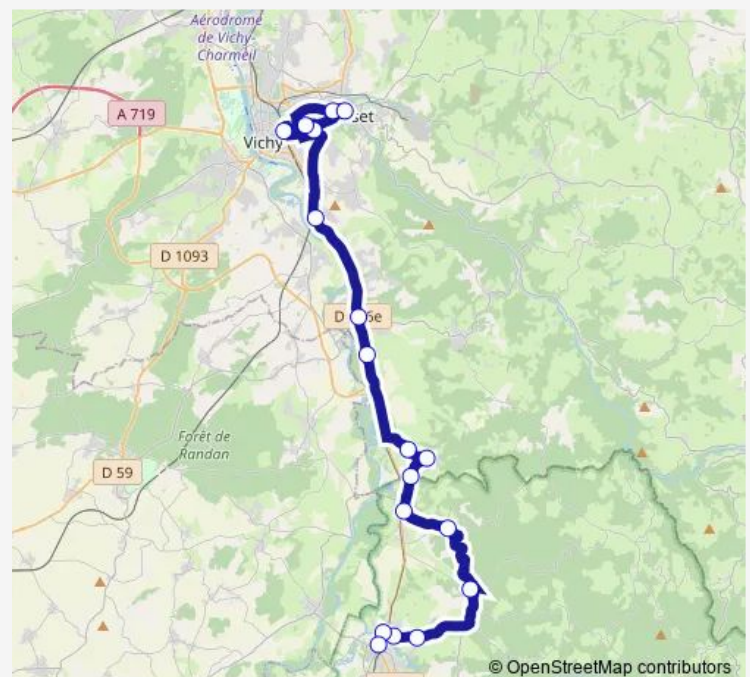

Direction

Côté Gare — Place Jean Jaurés- Anatole France

18 stops

[Open route schedule](#)

Côté Gare

Lycée Valéry Larbaud

Lycée A. Londres

Charles de Gaulle Europe

Mairie

Monument aux morts

Rue Calmette

Stade

Maison de retraite

Place Jean Jaurés- Anatole France

Route schedule

Côté Gare — Place Jean Jaurés- Anatole France

Monday 17:05-18:15

Tuesday 17:05-18:15

Wednesday 12:00-17:05

Thursday 17:05-18:15

Friday 17:05-18:15

Saturday 12:00-17:05

Sunday —

Route info

Direction: Côté Gare

Stops: 18

Trip Duration: 1 hour 5 min

P55 Bus time schedules and route maps are available in an offline PDF at busmaps.com. Use the busmaps.com website to see live bus times, train schedule or subway schedule, and step-by-step directions for all public transit in Puy-Guillaume